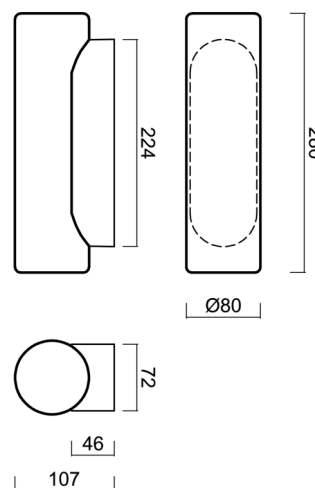

FLORA 4

LED-1L26E700DU14/127 S 4K#

WWW.OSMONT.CZ

FLORA 4

Product code: FL067784

Type: LED-1L26E700DU14/127 S 4K#

Short description of the luminaire: Silver surface-mounted LED light ON/OFF with TRIPLEX OPAL glass shade.

Technical

Types of luminaires	Classic on/off
Mounting type	surface mounted
Base material	polycarbonate
Shade material	three-layer glass TRIPLEX OPAL
Base color	silver Ral9006
Shade color	white
Holding the shade	folding system
Mounting location	ceiling/wall
Width	280 mm
Length	80 mm
Height	107 mm
mounting holes (diameter)	4xØ5mm
Installation wire (diameter)	1xØ14mm
Energy Class	D
Impact strength	IK01
Operating temperature	from -20°C to +30°C

Eulum data for calculation programs are available at www.osmont.cz.

Logistic

EAN	8591728121327
Weight NTTO	1 Kg
Weight BTTO	1.1 Kg
Number of cartons	1 pcs
Package volume	0.004 m ³
Package 1 width	0.35 m
Package 1 length	0.09 m
Package 1 height	0.115 m
Warranty*	60 months

**The warranty for the batteries is valid for 12 months from the date of purchase.*

Installation dimensions:

Additional assortment:

Lampshade

Product code	Name	Color	Description	Picture	Drawing
20031	127	white		