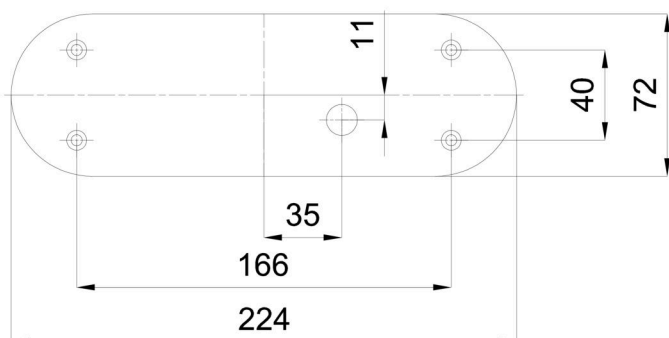

Technical

Types of luminaires	Classic on/off
Mounting type	surface mounted
Base material	polycarbonate
Shade material	three-layer glass TRIPLEX OPAL
Base color	silver Ral9006
Shade color	white
Holding the shade	folding system
Mounting location	ceiling/wall
Width	280 mm
Length	80 mm
Height	107 mm
mounting holes (diameter)	4xØ5mm
Installation wire (diameter)	1xØ14mm
Energy Class	D
Impact strength	IK01
Operating temperature	from -20°C to +30°C

Eulum data for calculation programs are available at www.osmont.cz.

Logistic

EAN	8591728121327
Weight NTTO	1 Kg
Weight BTTO	1.1 Kg
Number of cartons	1 pcs
Package volume	0.004 m ³
Package 1 width	0.35 m
Package 1 length	0.09 m
Package 1 height	0.115 m
Warranty*	60 months

**The warranty for the batteries is valid for 12 months from the date of purchase.*

Installation dimensions:

Additional assortment:

Lampshade

Product code	Name	Color	Description	Picture	Drawing
20031	127	white		