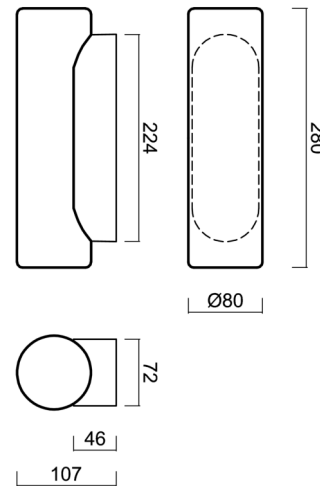

FLORA 4

LED-1L26E700DU14/127 C 4K#

WWW.OSMONT.CZ

FLORA 4

Product code: FL067783

Type: LED-1L26E700DU14/127 C 4K#

Short description of the luminaire: Black surface-mounted LED light ON/OFF with TRIPLEX OPAL glass shade.

Technical

Types of luminaires	Classic on/off
Mounting type	surface mounted
Base material	polycarbonate
Shade material	three-layer glass TRIPLEX OPAL
Base color	black Ral9005
Shade color	white
Holding the shade	folding system
Mounting location	ceiling/wall
Width	280 mm
Length	80 mm
Height	107 mm
mounting holes (diameter)	4xØ5mm
Installation wire (diameter)	1xØ14mm
Energy Class	D
Impact strength	IK01
Operating temperature	from -20°C to +30°C

Eulum data for calculation programs are available at www.osmont.cz.

Logistic

EAN	8591728121310
Weight NTTO	1 Kg
Weight BTTO	1.1 Kg
Number of cartons	1 pcs
Package volume	0.004 m ³
Package 1 width	0.35 m
Package 1 length	0.09 m
Package 1 height	0.115 m
Warranty*	60 months

**The warranty for the batteries is valid for 12 months from the date of purchase.*

Installation dimensions:

Additional assortment:

Lampshade

Product code	Name	Color	Description	Picture	Drawing
20031	127	white		