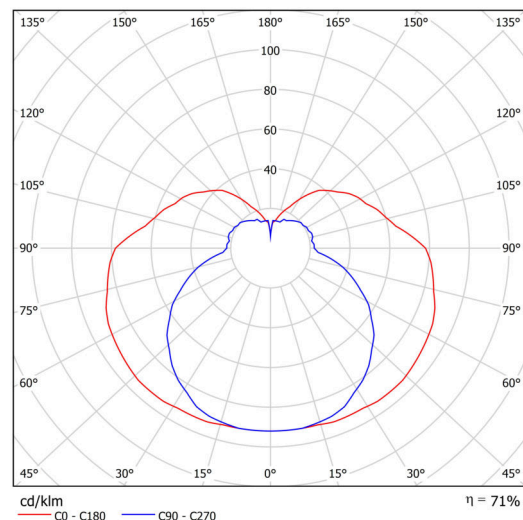

Luminous

Lum. flux of luminaire	750 lm
Lum. flux of light source	1050 lm
Luminaire efficacy	107 lm/W
Temperature	4000 K
Rated life time LED L80/B10	100000 hours
CRI	Ra80
MacAdam	3
Blue light hazard	Risk group 0