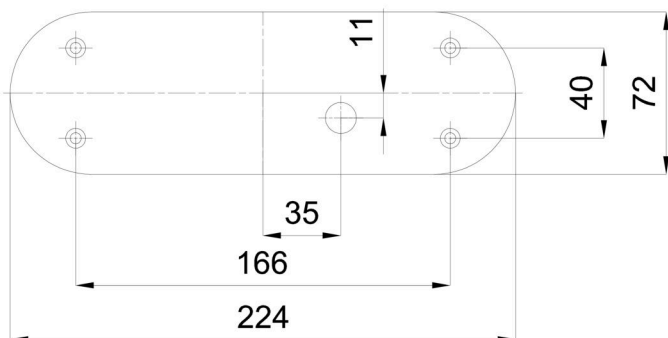

Logistic

EAN	8591728121310
Weight NTTO	1 Kg
Weight BTTO	1.1 Kg
Number of cartons	1 pcs
Package volume	0.004 m³
Package 1 width	0.35 m
Package 1 length	0.09 m
Package 1 height	0.115 m
Warranty*	60 months

*The warranty for the batteries is valid for 12 months from the date of purchase.

Installation dimensions: