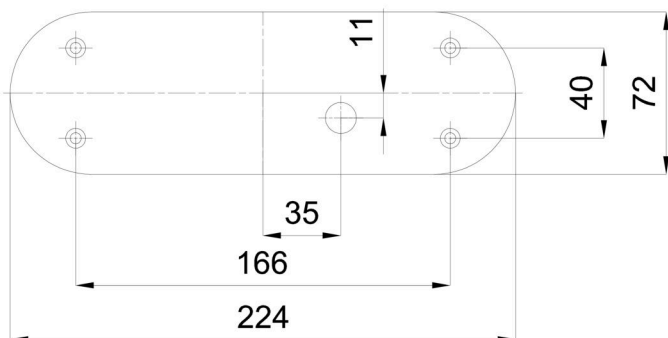

Logistic

EAN	8591728121266
Weight NTTO	1 Kg
Weight BTTO	1.1 Kg
Number of cartons	1 pcs
Package volume	0.004 m³
Package 1 width	0.35 m
Package 1 length	0.09 m
Package 1 height	0.115 m
Warranty*	60 months

*The warranty for the batteries is valid for 12 months from the date of purchase.

Installation dimensions: