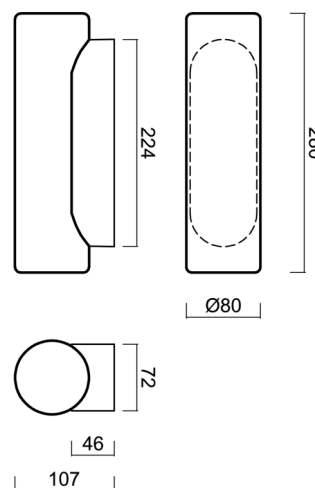

FLORA 4

LED-1L26E700DU14/127 S 3K#

WWW.OSMONT.CZ

FLORA 4

Product code: FL067284

Type: LED-1L26E700DU14/127 S 3K#

Short description of the luminaire: Silver surface-mounted LED light ON/OFF with TRIPLEX OPAL glass shade.

Technical

Types of luminaires	Classic on/off
Mounting type	surface mounted
Base material	polycarbonate
Shade material	three-layer glass TRIPLEX OPAL
Base color	silver Ral9006
Shade color	white
Holding the shade	folding system
Mounting location	ceiling/wall
Width	280 mm
Length	80 mm
Height	107 mm
mounting holes (diameter)	4xØ5mm
Installation wire (diameter)	1xØ14mm
Energy Class	D
Impact strength	IK01
Operating temperature	from -20°C to +30°C

Eulum data for calculation programs are available at www.osmont.cz.

Logistic

EAN	8591728121266
Weight NTTO	1 Kg
Weight BTTO	1.1 Kg
Number of cartons	1 pcs
Package volume	0.004 m ³
Package 1 width	0.35 m
Package 1 length	0.09 m
Package 1 height	0.115 m
Warranty*	60 months

**The warranty for the batteries is valid for 12 months from the date of purchase.*

Installation dimensions:

Additional assortment:

Lampshade

Product code	Name	Color	Description	Picture	Drawing
20031	127	white		