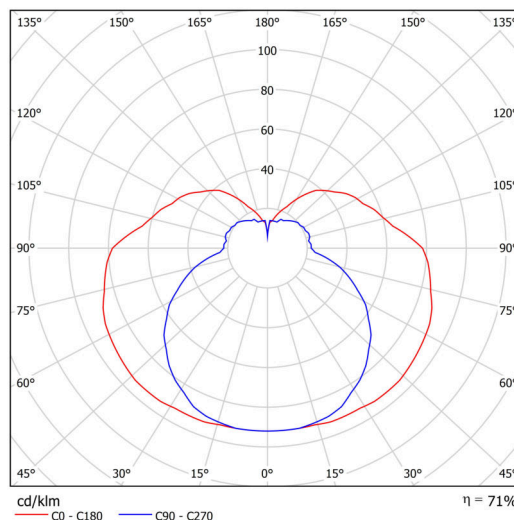

Luminous

Lum. flux of luminaire	720 lm
Lum. flux of light source	1010 lm
Luminaire efficacy	102 lm/W
Temperature	3000 K
Rated life time LED L80/B10	100000 hours
CRI	Ra80
MacAdam	3
Blue light hazard	Risk group 0