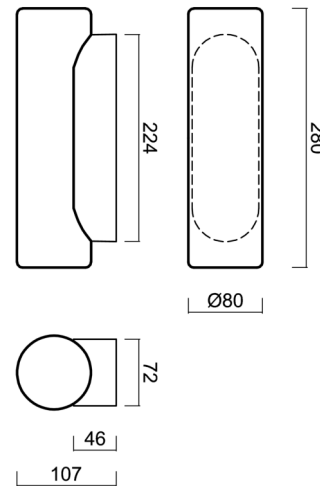

# FLORA 4

Product code: FL067283

Type: LED-1L26E700DU14/127 C 3K#

Short description of the luminaire: Black surface-mounted LED light ON/OFF with TRIPLEX OPAL glass shade.

## Technical

Types of luminaires	Classic on/off
Mounting type	surface mounted
Base material	polycarbonate
Shade material	three-layer glass TRIPLEX OPAL
Base color	black Ral9005
Shade color	white
Holding the shade	folding system
Mounting location	ceiling/wall
Width	280 mm
Length	80 mm
Height	107 mm
mounting holes (diameter)	4xØ5mm
Installation wire (diameter)	1xØ14mm
Energy Class	D
Impact strength	IK01
Operating temperature	from -20°C to +30°C

Eulum data for calculation programs are available at [www.osmont.cz](http://www.osmont.cz).

Logistic

EAN	8591728121259
Weight NTTO	1 Kg
Weight BTTO	1.1 Kg
Number of cartons	1 pcs
Package volume	0.004 m <sup>3</sup>
Package 1 width	0.35 m
Package 1 length	0.09 m
Package 1 height	0.115 m
Warranty*	60 months