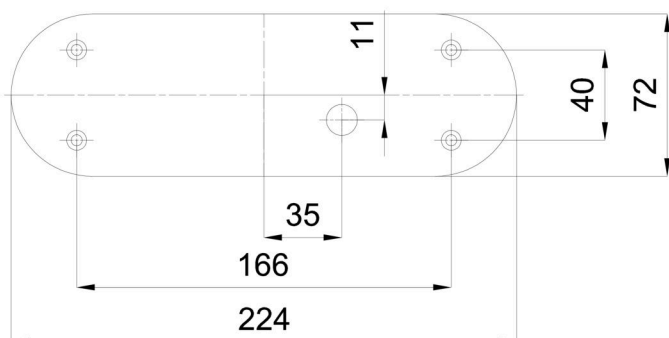

Logistic

EAN	8591728121259
Weight NTTO	1 Kg
Weight BTTO	1.1 Kg
Number of cartons	1 pcs
Package volume	0.004 m³
Package 1 width	0.35 m
Package 1 length	0.09 m
Package 1 height	0.115 m
Warranty*	60 months

*The warranty for the batteries is valid for 12 months from the date of purchase.

Installation dimensions: