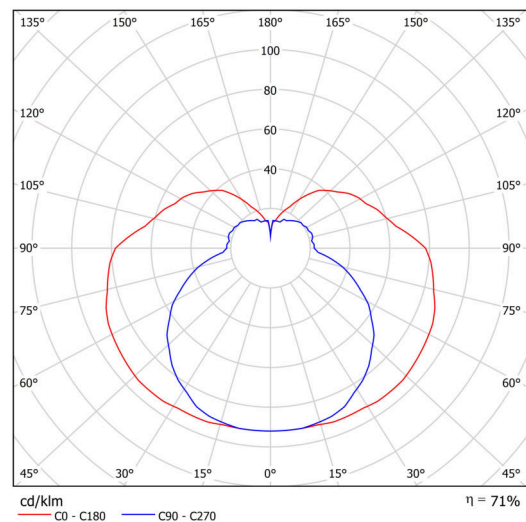

Luminous

Lum. flux of luminaire	720 lm
Lum. flux of light source	1010 lm
Luminaire efficacy	102 lm/W
Temperature	3000 K
Rated life time LED L80/B10	100000 hours
CRI	Ra80
MacAdam	3
Blue light hazard	Risk group 0