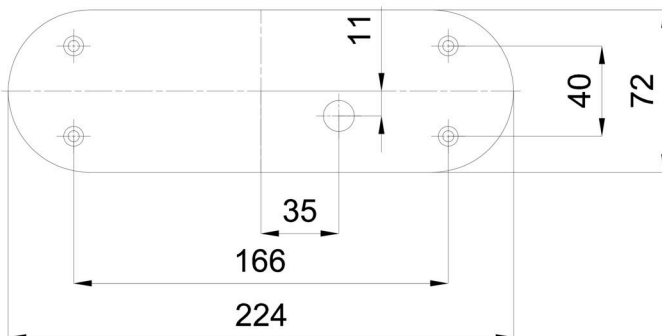

Logistic

EAN	8591728121174
Weight NTTO	1 Kg
Weight BTTO	1.1 Kg
Number of cartons	1 pcs
Package volume	0.004 m³
Package 1 width	0.35 m
Package 1 length	0.09 m
Package 1 height	0.115 m
Warranty*	60 months

*The warranty for the batteries is valid for 12 months from the date of purchase.

Installation dimensions: