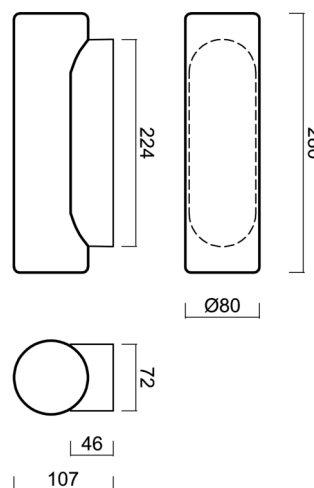

# FLORA 4

Product code: FL059226

Type: LED-1L26E700DU14/127 B 3K#

Short description of the luminaire: White surface-mounted LED light ON/OFF with TRIPLEX OPAL glass shade.

## Technical

Types of luminaires	Classic on/off
Mounting type	surface mounted
Base material	polycarbonate
Shade material	three-layer glass TRIPLEX OPAL
Base color	white Ral9003
Shade color	white
Holding the shade	folding system
Mounting location	ceiling/wall
Width	280 mm
Length	80 mm
Height	107 mm
mounting holes (diameter)	4xØ5mm
Installation wire (diameter)	1xØ14mm
Energy Class	D
Impact strength	IK01
Operating temperature	from -20°C to +30°C

Eulum data for calculation programs are available at [www.osmont.cz](http://www.osmont.cz).

Logistic

EAN	8591728121174
Weight NTTO	1 Kg
Weight BTTO	1.1 Kg
Number of cartons	1 pcs
Package volume	0.004 m <sup>3</sup>
Package 1 width	0.35 m
Package 1 length	0.09 m
Package 1 height	0.115 m
Warranty*	60 months

## Lampshade

Product code	Name	Color	Description	Picture	Drawing
20031	127	white		