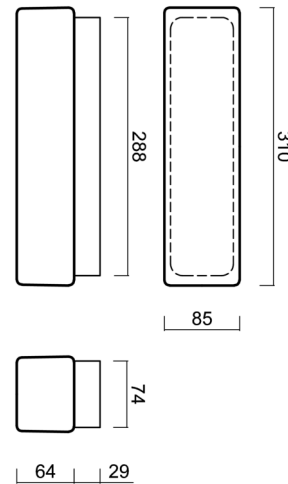

FLORA 2

LED-1L27E350DU12/125 S 4K#

WWW.OSMONT.CZ

FLORA 2

Product code: FL067780

Type: LED-1L27E350DU12/125 S 4K#

Short description of the luminaire: Silver surface-mounted LED light ON/OFF with TRIPLEX OPAL glass shade.

Technical

Types of luminaires	Classic on/off
Mounting type	surface mounted
Base material	polycarbonate
Shade material	three-layer glass TRIPLEX OPAL
Base color	silver Ral9006
Shade color	white
Holding the shade	folding system
Mounting location	ceiling/wall
Width	310 mm
Length	85 mm
Height	93 mm
mounting holes (diameter)	4xØ5mm
Installation wire (diameter)	1xØ14mm
Energy Class	D
Impact strength	IK01
Operating temperature	from -20°C to +30°C

Eulum data for calculation programs are available at www.osmont.cz.

TECHNICAL SHEET

Logistic

EAN	8591728121303
Weight NTTO	1.3 Kg
Weight BTTO	1.4 Kg
Number of cartons	1 pcs
Package volume	0.004 m ³
Package 1 width	0.35 m
Package 1 length	0.09 m
Package 1 height	0.115 m
Warranty*	60 months

**The warranty for the batteries is valid for 12 months from the date of purchase.*

Installation dimensions:

Additional assortment:

Lampshade

Product code	Name	Color	Description	Picture	Drawing
20029	125	white		