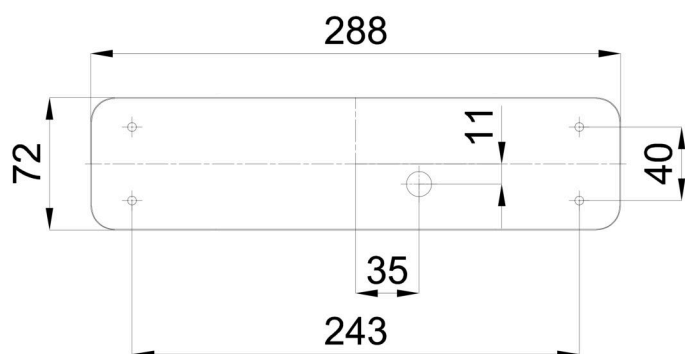

Technical

Types of luminaires	Classic on/off
Mounting type	surface mounted
Base material	polycarbonate
Shade material	three-layer glass TRIPLEX OPAL
Base color	silver Ral9006
Shade color	white
Holding the shade	folding system
Mounting location	ceiling/wall
Width	310 mm
Length	85 mm
Height	93 mm
mounting holes (diameter)	4xØ5mm
Installation wire (diameter)	1xØ14mm
Energy Class	D
Impact strength	IK01
Operating temperature	from -20°C to +30°C

Eulum data for calculation programs are available at www.osmont.cz.

TECHNICAL SHEET

Logistic

EAN	8591728121303
Weight NTTO	1.3 Kg
Weight BTTO	1.4 Kg
Number of cartons	1 pcs
Package volume	0.004 m ³
Package 1 width	0.35 m
Package 1 length	0.09 m
Package 1 height	0.115 m
Warranty*	60 months

**The warranty for the batteries is valid for 12 months from the date of purchase.*

Installation dimensions:

Additional assortment:

Lampshade

Product code	Name	Color	Description	Picture	Drawing
20029	125	white		