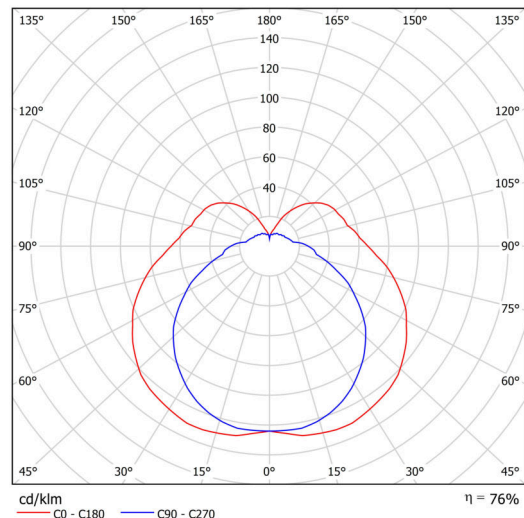

Luminous

Lum. flux of luminaire	950 lm
Lum. flux of light source	1250 lm
Luminaire efficacy	118 lm/W
Temperature	4000 K
Rated life time LED L80/B10	100000 hours
CRI	Ra80
MacAdam	3
Blue light hazard	Risk group 0

Eulum data for calculation programs are available at www.osmont.cz.