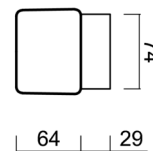

## Technical

Types of luminaires	Classic on/off
Mounting type	surface mounted
Base material	polycarbonate
Shade material	three-layer glass TRIPLEX OPAL
Base color	white Ral9003
Shade color	white
Holding the shade	folding system
Mounting location	ceiling/wall
Width	225 mm
Length	85 mm
Height	93 mm
mounting holes (diameter)	4xØ5mm
Installation wire (diameter)	1xØ14mm
Energy Class	D
Impact strength	IK01

Eulum data for calculation programs are available at [www.osmont.cz](http://www.osmont.cz).

Logistic

EAN	8591728121181
Weight NTTO	0.8 Kg
Weight BTTO	0.9 Kg
Number of cartons	1 pcs
Package volume	0.002 m <sup>3</sup>
Package 1 width	0.26 m
Package 1 length	0.095 m
Package 1 height	0.1 m
Warranty*	60 months