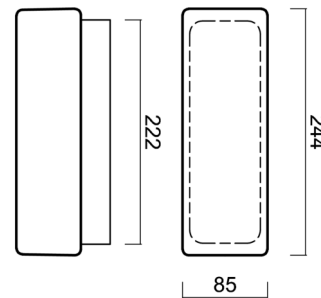

# FLORA 1

Product code: FL059724

Type: LED-1L26E700DU11/124 B 4K#

Short description of the luminaire: White surface-mounted LED light ON/OFF with TRIPLEX OPAL glass shade.

## Technical

Types of luminaires	Classic on/off
Mounting type	surface mounted
Base material	polycarbonate
Shade material	three-layer glass TRIPLEX OPAL
Base color	white Ral9003
Shade color	white
Holding the shade	folding system
Mounting location	ceiling/wall
Width	225 mm
Length	85 mm
Height	93 mm
mounting holes (diameter)	4xØ5mm
Installation wire (diameter)	1xØ14mm
Energy Class	D
Impact strength	IK01

Eulum data for calculation programs are available at [www.osmont.cz](http://www.osmont.cz).

Logistic

EAN	8591728121181
Weight NTTO	0.8 Kg
Weight BTTO	0.9 Kg
Number of cartons	1 pcs
Package volume	0.002 m <sup>3</sup>
Package 1 width	0.26 m
Package 1 length	0.095 m
Package 1 height	0.1 m
Warranty*	60 months