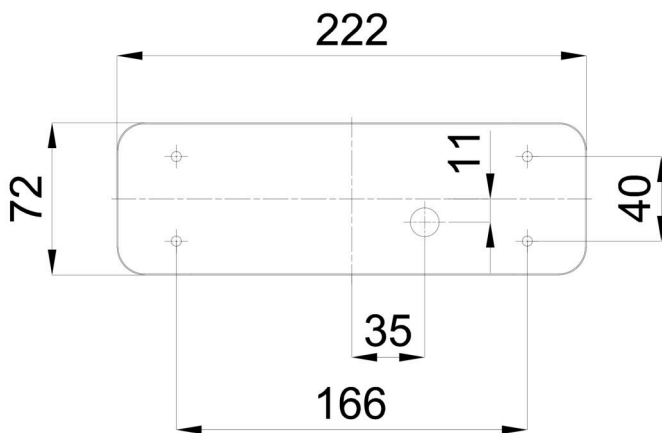

Logistic

EAN	8591728121181
Weight NTTO	0.8 Kg
Weight BTTO	0.9 Kg
Number of cartons	1 pcs
Package volume	0.002 m³
Package 1 width	0.26 m
Package 1 length	0.095 m
Package 1 height	0.1 m
Warranty*	60 months

*The warranty for the batteries is valid for 12 months from the date of purchase.

Installation dimensions: