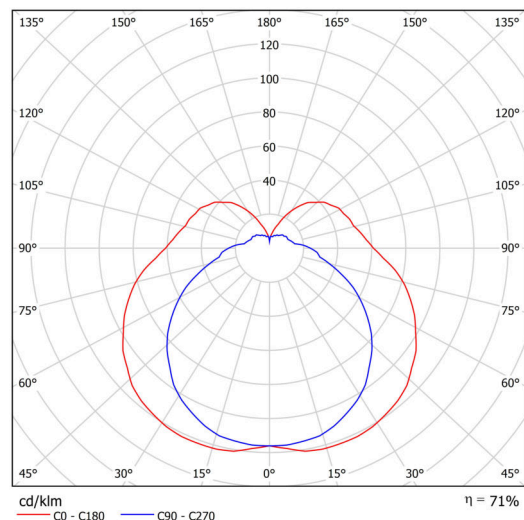

Luminous

Lum. flux of luminaire	750 lm
Lum. flux of light source	1050 lm
Luminaire efficacy	107 lm/W
Temperature	4000 K
Rated life time LED L80/B10	100000 hours
CRI	Ra80
MacAdam	3
Blue light hazard	Risk group 0

Eulum data for calculation programs are available at www.osmont.cz.