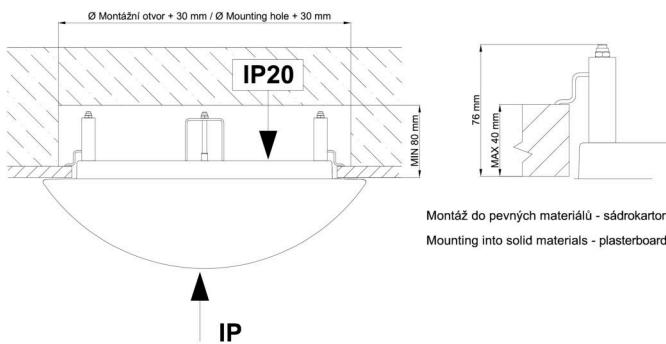

Technical

Types of luminaires	Emergency combined
Mounting type	semi-recessed
Base material	steel
Shade material	three-layer glass TRIPLEX OPAL
Base color	white Ral9003
Shade color	white
Holding the shade	folding system
Mounting location	ceiling/wall
Width	540 mm
Length	540 mm
Height	120 mm
Diameter	ø 540 mm
mounting holes (diameter)	none
Installation wire (diameter)	2xØ16mm
Energy Class	D
Impact strength	IK01
Operating temperature	from 0°C to +30°C

**The warranty for the batteries is valid for 12 months from the date of purchase.*

Installation dimensions:

Svítidlo nesmí být z horní strany zakryto izolací.
Luminaire must not be covered with insulating matting.

Rozměry dutiny pro vestavné svítidlo [mm]:
Dimensions of cavity for recessed luminaire [mm]:

Montáž do pevných materiálů - sádkarton, dřevo.
Mounting into solid materials - plasterboard, wood.

Additional assortment: