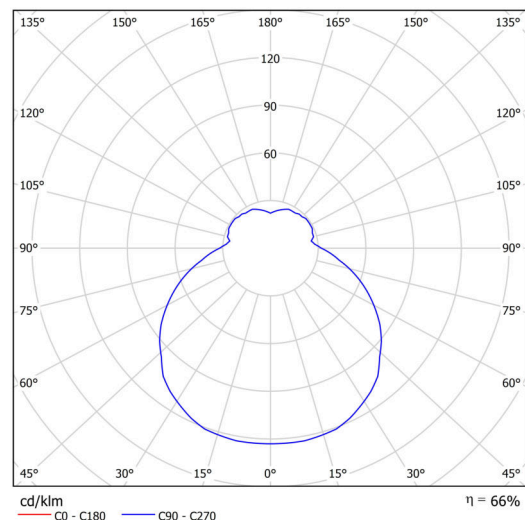

Luminous

Lum. flux of luminaire	5560 lm
Lum. flux of light source	8430 lm
Lum. flux of light source in emergency mode	150 lm
Luminaire efficacy	102 lm/W
Temperature	4000 K
Rated life time LED L80/B10	100000 hours
CRI	Ra80
MacAdam	3