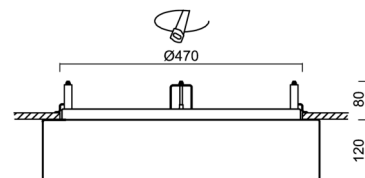

Technical

Types of luminaires	Emergency combined
Mounting type	semi-recessed
Base material	steel
Shade material	three-layer glass TRIPLEX OPAL
Base color	white Ral9003
Shade color	white
Holding the shade	folding system
Mounting location	ceiling/wall
Width	540 mm
Length	540 mm
Height	120 mm
Diameter	ø 540 mm
mounting holes (diameter)	none
Installation wire (diameter)	2xØ16mm
Energy Class	D
Impact strength	IK01
Operating temperature	from 0°C to +30°C