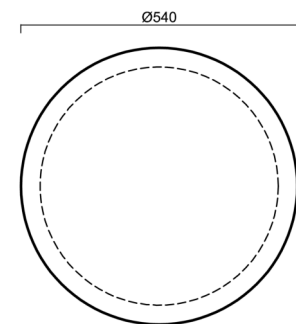

Technical

Types of luminaires	Emergency combined
Mounting type	semi-recessed
Base material	steel
Shade material	three-layer glass TRIPLEX OPAL
Base color	white Ral9003
Shade color	white
Holding the shade	folding system
Mounting location	ceiling/wall
Width	540 mm
Length	540 mm
Height	120 mm
Diameter	ø 540 mm
mounting holes (diameter)	none
Installation wire (diameter)	2xØ16mm
Energy Class	D
Impact strength	IK01
Operating temperature	from 0°C to +30°C

Lampshade

Product code	Name	Color	Description	Picture	Drawing
20125	414	white		