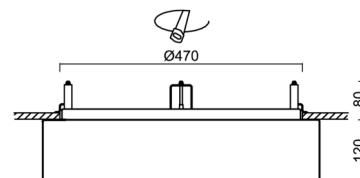

## Technical

Types of luminaires	Classic on/off
Mounting type	semi-recessed
Base material	steel
Shade material	three-layer glass TRIPLEX OPAL
Base color	white Ral9003
Shade color	white
Holding the shade	folding system
Mounting location	ceiling/wall
Width	540 mm
Length	540 mm
Height	120 mm
Diameter	ø 540 mm
mounting holes (diameter)	none
Installation wire (diameter)	2xØ16mm
Energy Class	D
Impact strength	IK01
Operating temperature	from -20°C to +30°C