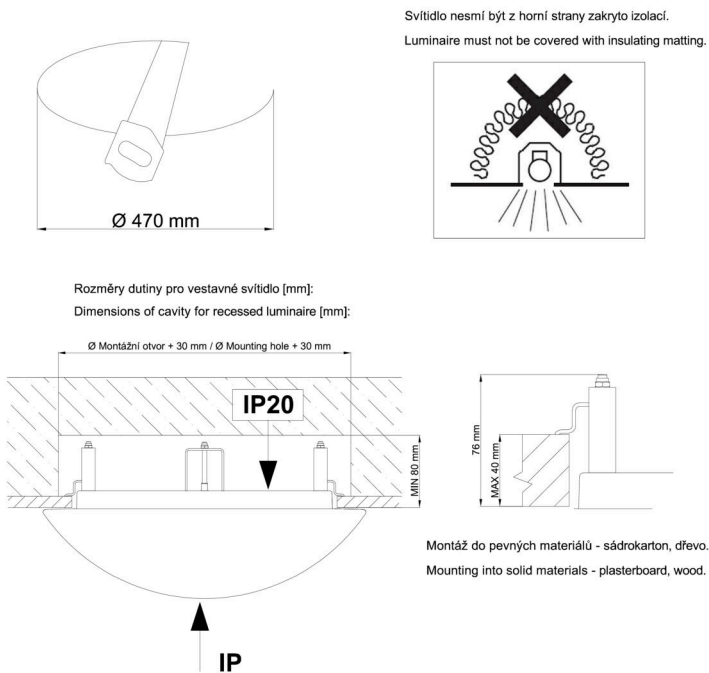

TECHNICAL SHEET

Multipower

Possibility of output adjustment by the user (DIP switch on the current source).

I [mA]	700	600	500	400	
[%]	100	86	71	57	

Logistic

EAN	8591728119591
Weight NTTO	7.15 Kg
Weight BTTO	7.85 Kg
Number of cartons	1 pcs
Package volume	0.086 m³
Package 1 width	0.6 m
Package 1 length	0.6 m
Package 1 height	0.24 m
Warranty*	60 months

*The warranty for the batteries is valid for 12 months from the date of purchase.

Installation dimensions: