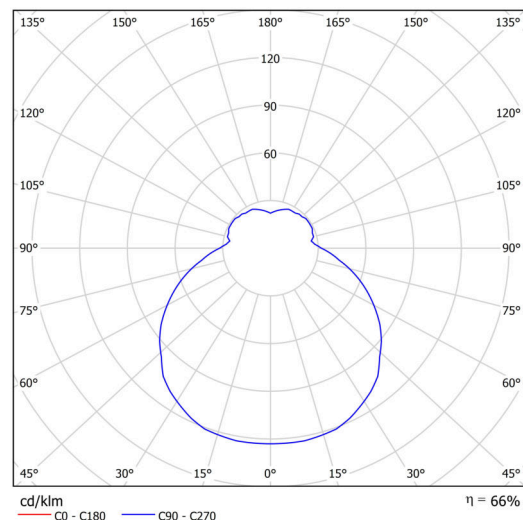

Luminous

Lum. flux of luminaire	3860 lm
Lum. flux of light source	5850 lm
Luminaire efficacy	110 lm/W
Temperature	4000 K
Rated life time LED L80/B10	100000 hours
CRI	Ra80
MacAdam	3
Blue light hazard	Risk group 0