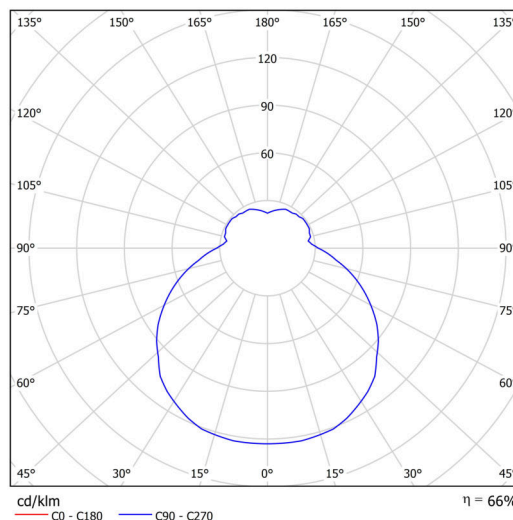

Luminous

Lum. flux of luminaire	5330 lm
Lum. flux of light source	8080 lm
Lum. flux of light source in emergency mode	150 lm
Luminaire efficacy	98 lm/W
Temperature	3000 K
Rated life time LED L80/B10	100000 hours
CRI	Ra80
MacAdam	3