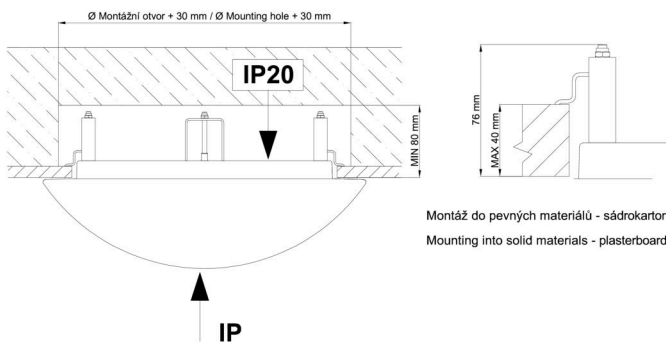

Technical

Types of luminaires	Emergency combined
Mounting type	semi-recessed
Base material	steel
Shade material	three-layer glass TRIPLEX OPAL
Base color	white Ral9003
Shade color	white
Holding the shade	folding system
Mounting location	ceiling/wall
Width	540 mm
Length	540 mm
Height	120 mm
Diameter	ø 540 mm
mounting holes (diameter)	none
Installation wire (diameter)	2xØ16mm
Energy Class	D
Impact strength	IK01
Operating temperature	from 0°C to +30°C

Rozměry dutiny pro vestavné svítidlo [mm]:
Dimensions of cavity for recessed luminaire [mm]:

Montáž do pevných materiálů - sádkarton, dřevo.
Mounting into solid materials - plasterboard, wood.

Additional assortment: