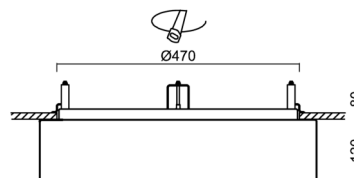

Technical

Types of luminaires	Emergency combined
Mounting type	semi-recessed
Base material	steel
Shade material	three-layer glass TRIPLEX OPAL
Base color	white Ral9003
Shade color	white
Holding the shade	folding system
Mounting location	ceiling/wall
Width	540 mm
Length	540 mm
Height	120 mm
Diameter	ø 540 mm
mounting holes (diameter)	none
Installation wire (diameter)	2xØ16mm
Energy Class	D
Impact strength	IK01
Operating temperature	from 0°C to +30°C