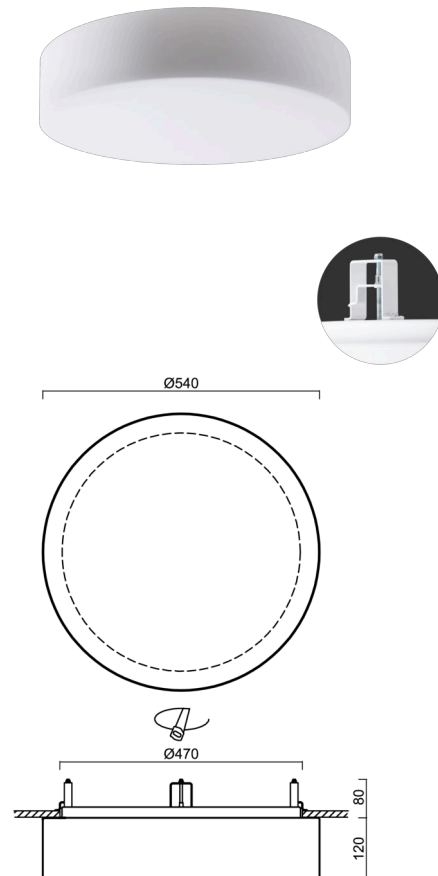

ERIS V4

Product code: ERI67159

Type: LED-1L23E1050KV910/414 DALI 3K##

Short description of the luminaire: White semi-recessed LED light DALI with TRIPLEX OPAL glass shade.

Technical

Types of luminaires	Dimmable
Mounting type	semi-recessed
Base material	steel
Shade material	three-layer glass TRIPLEX OPAL
Base color	white Ral9003
Shade color	white
Holding the shade	folding system
Mounting location	ceiling/wall
Width	540 mm
Length	540 mm
Height	120 mm
Diameter	ø 540 mm
mounting holes (diameter)	none
Installation wire (diameter)	2xØ16mm
Energy Class	D
Impact strength	IK01
Operating temperature	from -20°C to +30°C

Electric

Power consumption	54 W
Ingress Protection	IP44
Socket	LED modul
terminal block	snap terminal block
Automatic circuit breaker type B10A	13 pcs
Automatic circuit breaker type B16A	21 pcs
Automatic circuit breaker type C10A	21 pcs
Automatic circuit breaker type C16A	35 pcs

Luminous

Lum. flux of luminaire	5330 lm
Lum. flux of light source	8080 lm
Luminaire efficacy	98 lm/W
Temperature	3000 K
Rated life time LED L80/B10	100000 hours
CRI	Ra80
MacAdam	3
Blue light hazard	Risk group 0

Eulum data for calculation programs are available at www.osmont.cz.