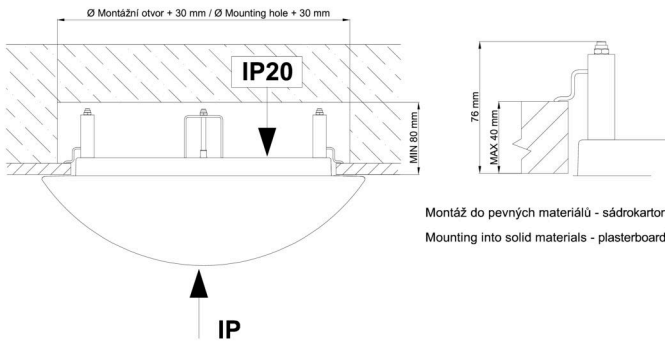

## Technical

Types of luminaires	Dimmable
Mounting type	semi-recessed
Base material	steel
Shade material	three-layer glass TRIPLEX OPAL
Base color	white Ral9003
Shade color	white
Holding the shade	folding system
Mounting location	ceiling/wall
Width	540 mm
Length	540 mm
Height	120 mm
Diameter	ø 540 mm
mounting holes (diameter)	none
Installation wire (diameter)	2xØ16mm
Energy Class	D
Impact strength	IK01
Operating temperature	from -20°C to +30°C

Eulum data for calculation programs are available at [www.osmont.cz](http://www.osmont.cz).

Logistic

EAN	8591728099909
Weight NTTO	7.15 Kg
Weight BTTO	7.85 Kg
Number of cartons	1 pcs
Package volume	0.086 m <sup>3</sup>
Package 1 width	0.6 m
Package 1 length	0.6 m
Package 1 height	0.24 m
Warranty*	60 months

\*The warranty for the batteries is valid for 12 months from the date of purchase.

Installation dimensions:

Svítidlo nesmí být z horní strany zakryto izolací.  
Luminaire must not be covered with insulating matting.

Rozměry dutiny pro vestavné svítidlo [mm]:  
Dimensions of cavity for recessed luminaire [mm]:

Montáž do pevných materiálů - sádkarton, dřevo.  
Mounting into solid materials - plasterboard, wood.

Additional assortment: