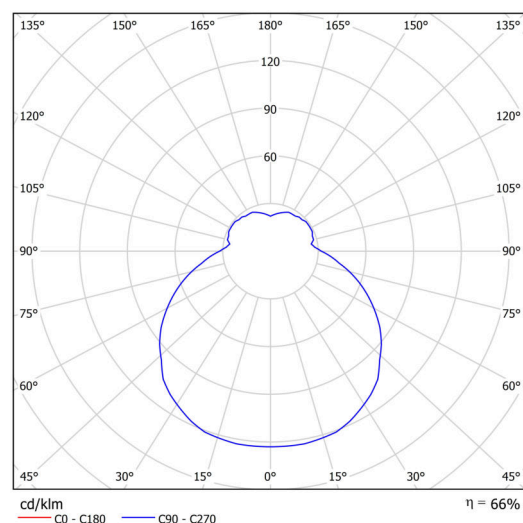

ERIS V4

Product code: ERI67159

Type: LED-1L23E1050KV910/414 DALI 3K##

Short description of the luminaire: White semi-recessed LED light DALI with TRIPLEX OPAL glass shade.

Technical

Types of luminaires	Dimmable
Mounting type	semi-recessed
Base material	steel
Shade material	three-layer glass TRIPLEX OPAL
Base color	white Ral9003
Shade color	white
Holding the shade	folding system
Mounting location	ceiling/wall
Width	540 mm
Length	540 mm
Height	120 mm
Diameter	ø 540 mm
mounting holes (diameter)	none
Installation wire (diameter)	2xØ16mm
Energy Class	D
Impact strength	IK01
Operating temperature	from -20°C to +30°C

Electric

Power consumption	54 W
Ingress Protection	IP44
Socket	LED modul
terminal block	snap terminal block
Automatic circuit breaker type B10A	13 pcs
Automatic circuit breaker type B16A	21 pcs
Automatic circuit breaker type C10A	21 pcs
Automatic circuit breaker type C16A	35 pcs

Luminous

Lum. flux of luminaire	5330 lm
Lum. flux of light source	8080 lm
Luminaire efficacy	98 lm/W
Temperature	3000 K
Rated life time LED L80/B10	100000 hours
CRI	Ra80
MacAdam	3
Blue light hazard	Risk group 0

Eulum data for calculation programs are available at www.osmont.cz.