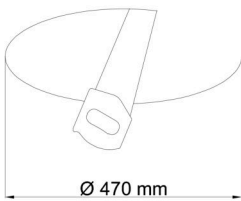

Logistic

EAN	8591728099909
Weight NTTO	7.15 Kg
Weight BTTO	7.85 Kg
Number of cartons	1 pcs
Package volume	0.086 m³
Package 1 width	0.6 m
Package 1 length	0.6 m
Package 1 height	0.24 m
Warranty*	60 months

*The warranty for the batteries is valid for 12 months from the date of purchase.

Installation dimensions: