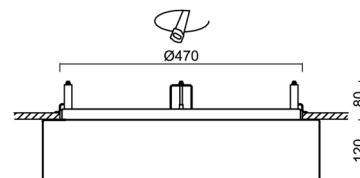

Technical

Types of luminaires	Emergency combined
Mounting type	semi-recessed
Base material	steel
Shade material	three-layer glass TRIPLEX OPAL
Base color	white Ral9003
Shade color	white
Holding the shade	folding system
Mounting location	ceiling/wall
Width	540 mm
Length	540 mm
Height	120 mm
Diameter	ø 540 mm
mounting holes (diameter)	none
Installation wire (diameter)	2xØ16mm
Energy Class	D
Impact strength	IK01
Operating temperature	from 0°C to +30°C