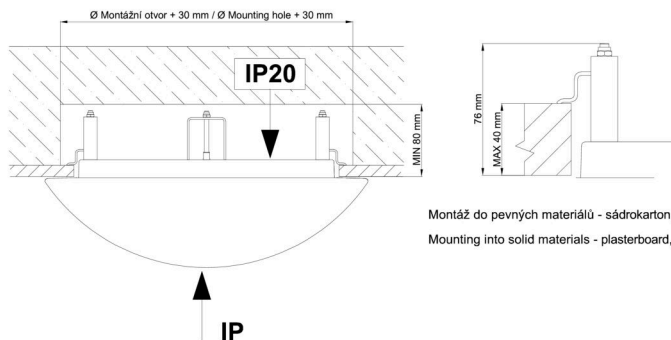

Types of luminaires	Classic on/off
Mounting type	semi-recessed
Base material	steel
Shade material	three-layer glass TRIPLEX OPAL
Base color	white Ral9003
Shade color	white
Holding the shade	folding system
Mounting location	ceiling/wall
Width	540 mm
Length	540 mm
Height	120 mm
Diameter	ø 540 mm
mounting holes (diameter)	none
Installation wire (diameter)	2xØ16mm
Impact strength	IK01
Operating temperature	from -20°C to +30°C

Eulum data for calculation programs are available at www.osmont.cz.

Ø540

Ø470

Logistic

EAN	8591728521806
Weight NTTO	6.3 Kg
Weight BTTO	7 Kg
Number of cartons	1 pcs
Package volume	0.086 m ³
Package 1 width	0.6 m
Package 1 length	0.6 m
Package 1 height	0.24 m
Warranty*	60 months

*The warranty for the batteries is valid for 12 months from the date of purchase.

Installation dimensions:

Svítlidlo nesmí být z horní strany zakryto izolací.
Luminaire must not be covered with insulating matting.

Rozměry dutiny pro vestavné svítidlo [mm]:
Dimensions of cavity for recessed luminaire [mm]:

Additional assortment:

Lampshade

Product code	Name	Color	Description	Picture	Drawing
20125	414	white		