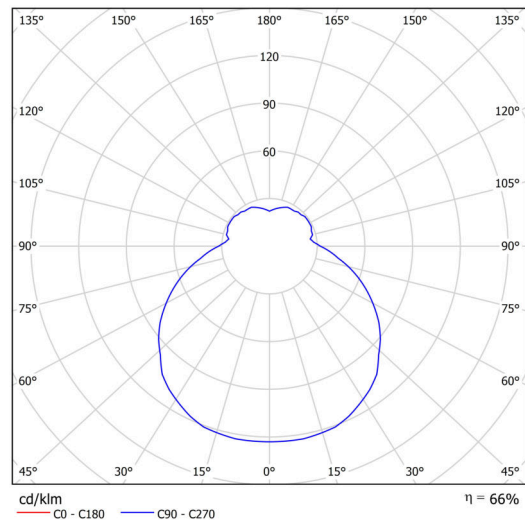

ERIS V4

Product code: ERI52180

Type: IN-32KV910/414**

Short description of the luminaire: White semi-recessed E27 light ON/OFF with TRIPLEX OPAL glass shade.

Technical

Types of luminaires	Classic on/off
Mounting type	semi-recessed
Base material	steel
Shade material	three-layer glass TRIPLEX OPAL
Base color	white Ral9003
Shade color	white
Holding the shade	folding system
Mounting location	ceiling/wall
Width	540 mm
Length	540 mm
Height	120 mm
Diameter	ø 540 mm
mounting holes (diameter)	none
Installation wire (diameter)	2xØ16mm
Impact strength	IK01
Operating temperature	from -20°C to +30°C

Electric

Voltage type	AC
AC voltage	220 - 240 V
Power consumption	3x25 W
Ingress Protection	IP44
Socket	E27
terminal block	snap terminal block

Luminous

Blue light hazard	Risk group 0

Eulum data for calculation programs are available at www.osmont.cz.

Ø540

Ø470