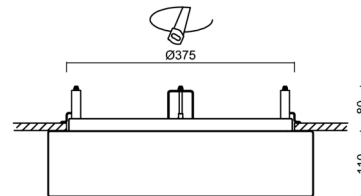

Technical

Types of luminaires	Emergency combined
Mounting type	semi-recessed
Base material	steel
Shade material	three-layer glass TRIPLEX OPAL
Base color	white Ral9003
Shade color	white
Holding the shade	folding system
Mounting location	ceiling/wall
Width	445 mm
Length	445 mm
Height	110 mm
Diameter	ø 445 mm
mounting holes (diameter)	none
Installation wire (diameter)	2xØ16mm
Energy Class	D
Impact strength	IK01
Operating temperature	from 0°C to +30°C