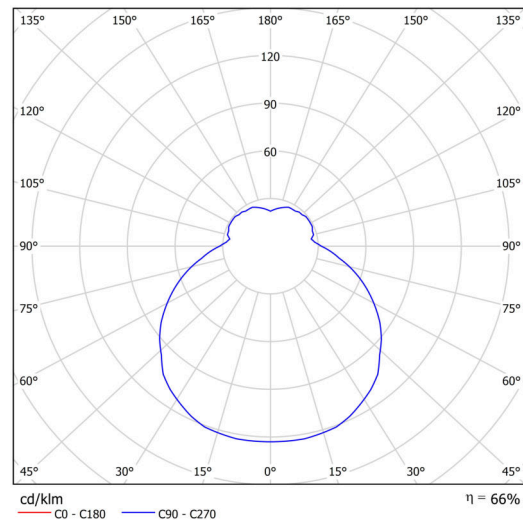

Luminous

Lum. flux of luminaire	3480 lm
Lum. flux of light source	5270 lm
Lum. flux of light source in emergency mode	150 lm
Luminaire efficacy	102 lm/W
Temperature	4000 K
Rated life time LED L80/B10	100000 hours
CRI	Ra80
MacAdam	3