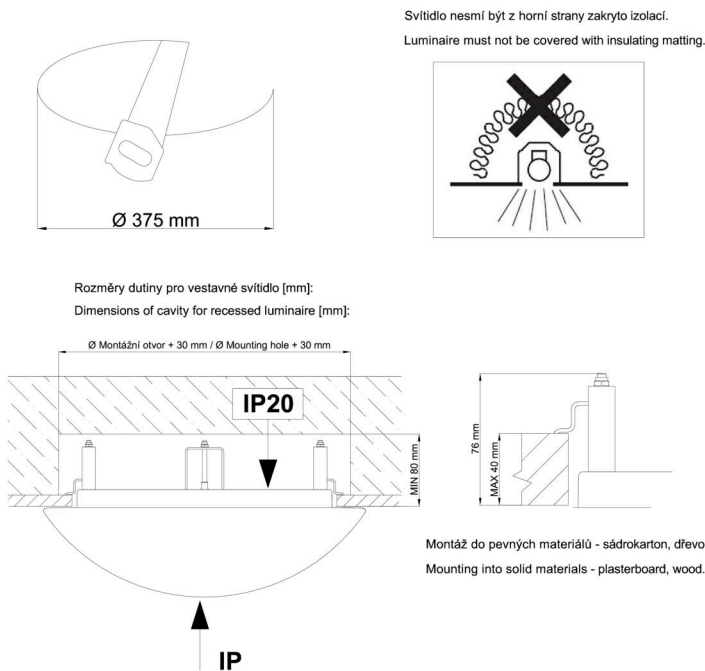

TECHNICAL SHEET

Blue light hazard	Risk group 0

Eulum data for calculation programs are available at www.osmont.cz.

Logistic

EAN	8591728119430
Weight NTTO	6.1 Kg
Weight BTTO	6.6 Kg
Number of cartons	1 pcs
Package volume	0.049 m³
Package 1 width	0.454 m
Package 1 length	0.454 m
Package 1 height	0.24 m
Warranty*	60 months

*The warranty for the batteries is valid for 12 months from the date of purchase.

Installation dimensions: