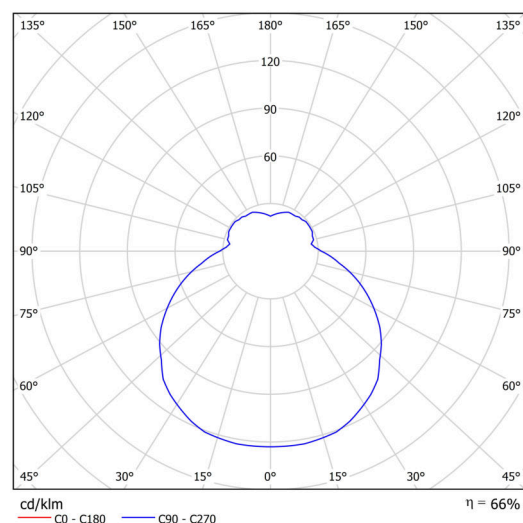

Luminous

Lum. flux of luminaire	2580 lm
Lum. flux of light source	3910 lm
Lum. flux of light source in emergency mode	150 lm
Luminaire efficacy	107 lm/W
Temperature	4000 K
Rated life time LED L80/B10	100000 hours
CRI	Ra80
MacAdam	3