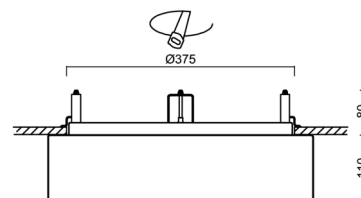

## Technical

Types of luminaires	Emergency combined
Mounting type	semi-recessed
Base material	steel
Shade material	three-layer glass TRIPLEX OPAL
Base color	white Ral9003
Shade color	white
Holding the shade	folding system
Mounting location	ceiling/wall
Width	445 mm
Length	445 mm
Height	110 mm
Diameter	ø 445 mm
mounting holes (diameter)	none
Installation wire (diameter)	2xØ16mm
Energy Class	D
Impact strength	IK01
Operating temperature	from 0°C to +30°C