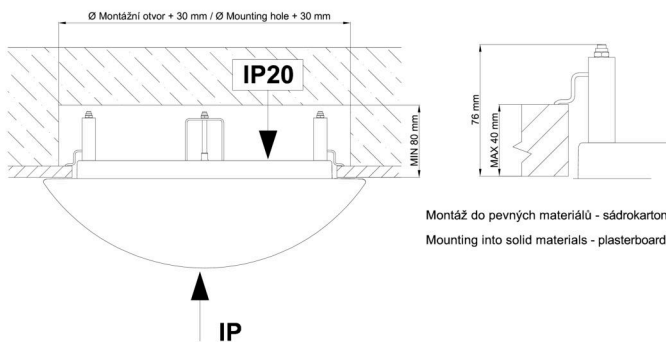

Technical

Types of luminaires	Emergency combined
Mounting type	semi-recessed
Base material	steel
Shade material	three-layer glass TRIPLEX OPAL
Base color	white Ral9003
Shade color	white
Holding the shade	folding system
Mounting location	ceiling/wall
Width	445 mm
Length	445 mm
Height	110 mm
Diameter	ø 445 mm
mounting holes (diameter)	none
Installation wire (diameter)	2xØ16mm
Energy Class	D
Impact strength	IK01
Operating temperature	from 0°C to +30°C

**The warranty for the batteries is valid for 12 months from the date of purchase.*

Installation dimensions:

Svítidlo nesmí být z horní strany zakryto izolací.
Luminaire must not be covered with insulating matting.

Rozměry dutiny pro vestavné svítidlo [mm]:
Dimensions of cavity for recessed luminaire [mm]:

Montáž do pevných materiálů - sádkarton, dřevo.
Mounting into solid materials - plasterboard, wood.

Additional assortment: