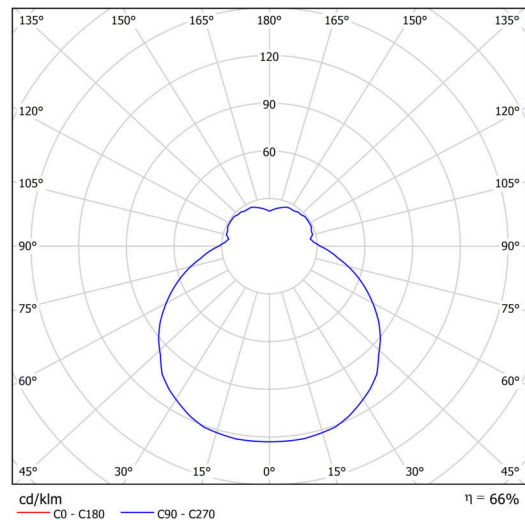

Luminous

Lum. flux of luminaire	3330 lm
Lum. flux of light source	5050 lm
Lum. flux of light source in emergency mode	150 lm
Luminaire efficacy	97 lm/W
Temperature	3000 K
Rated life time LED L80/B10	100000 hours
CRI	Ra80
MacAdam	3