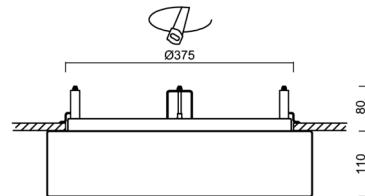

Technical

Types of luminaires	Emergency combined
Mounting type	semi-recessed
Base material	steel
Shade material	three-layer glass TRIPLEX OPAL
Base color	white Ral9003
Shade color	white
Holding the shade	folding system
Mounting location	ceiling/wall
Width	445 mm
Length	445 mm
Height	110 mm
Diameter	ø 445 mm
mounting holes (diameter)	none
Installation wire (diameter)	2xØ16mm
Energy Class	D
Impact strength	IK01
Operating temperature	from 0°C to +30°C