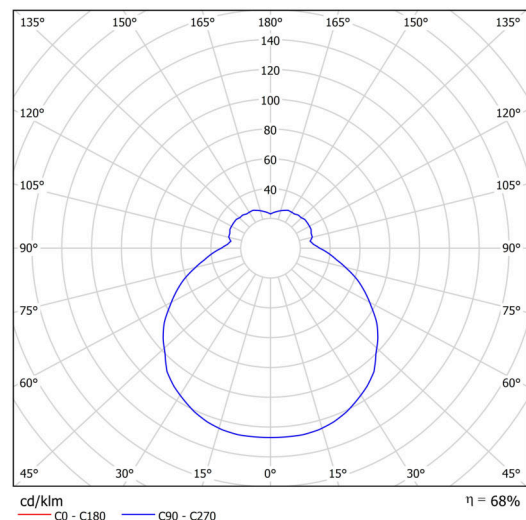

Luminous

Lum. flux of luminaire	1910 lm
Lum. flux of light source	2810 lm
Lum. flux of light source in emergency mode	150 lm
Luminaire efficacy	106 lm/W
Temperature	4000 K
Rated life time LED L80/B10	100000 hours
CRI	Ra80
MacAdam	3