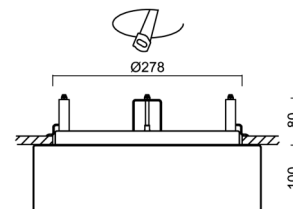

## Technical

Types of luminaires	Emergency combined
Mounting type	semi-recessed
Base material	steel
Shade material	three-layer glass TRIPLEX OPAL
Base color	white Ral9003
Shade color	white
Holding the shade	folding system
Mounting location	ceiling/wall
Width	340 mm
Length	340 mm
Height	100 mm
Diameter	ø 340 mm
mounting holes (diameter)	none
Installation wire (diameter)	2xØ16mm
Energy Class	D
Impact strength	IK01
Operating temperature	from 0°C to +30°C