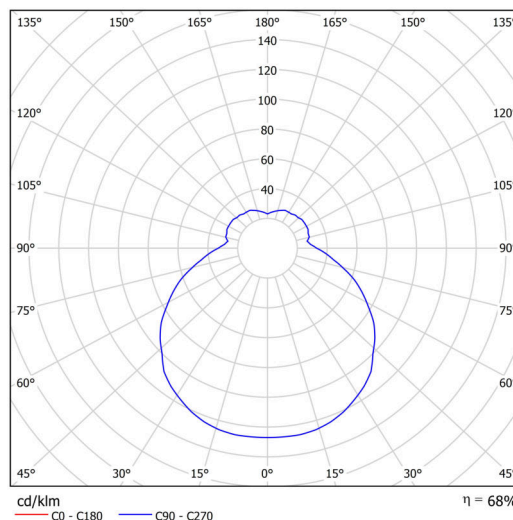

Luminous

Lum. flux of luminaire	1910 lm
Lum. flux of light source	2810 lm
Luminaire efficacy	106 lm/W
Temperature	4000 K
Rated life time LED L80/B10	100000 hours
CRI	Ra80
MacAdam	3
Blue light hazard	Risk group 0