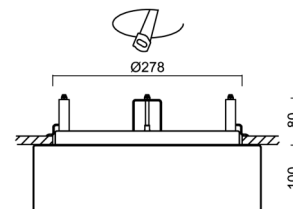

Technical

Types of luminaires	Dimmable
Mounting type	semi-recessed
Base material	steel
Shade material	three-layer glass TRIPLEX OPAL
Base color	white Ral9003
Shade color	white
Holding the shade	folding system
Mounting location	ceiling/wall
Width	340 mm
Length	340 mm
Height	100 mm
Diameter	ø 340 mm
mounting holes (diameter)	none
Installation wire (diameter)	2xØ16mm
Energy Class	D
Impact strength	IK01
Operating temperature	from -20°C to +30°C

Rozměry dutiny pro vestavné svítidlo [mm]:
Dimensions of cavity for recessed luminaire [mm]:

Montáž do pevných materiálů - sádkartón, dřevo.
Mounting into solid materials - plasterboard, wood.

Additional assortment: