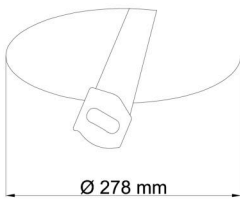

Logistic

EAN	8591728119232
Weight NTTO	3.35 Kg
Weight BTTO	3.55 Kg
Number of cartons	1 pcs
Package volume	0.034 m³
Package 1 width	0.382 m
Package 1 length	0.382 m
Package 1 height	0.234 m
Warranty*	60 months

*The warranty for the batteries is valid for 12 months from the date of purchase.

Installation dimensions: