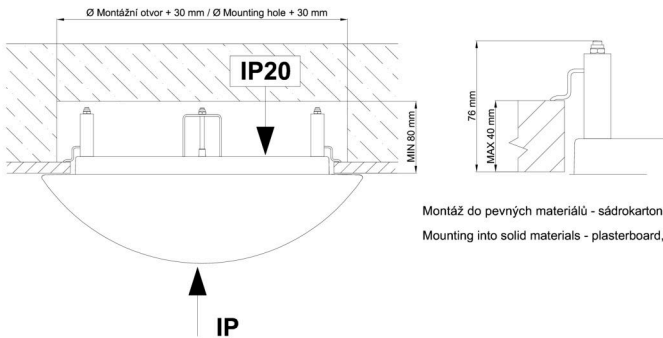

Technical

Types of luminaires	Dimmable
Mounting type	semi-recessed
Base material	steel
Shade material	three-layer glass TRIPLEX OPAL
Base color	white Ral9003
Shade color	white
Holding the shade	folding system
Mounting location	ceiling/wall
Width	340 mm
Length	340 mm
Height	100 mm
Diameter	ø 340 mm
mounting holes (diameter)	none
Installation wire (diameter)	2xØ16mm
Energy Class	D
Impact strength	IK01
Operating temperature	from -20°C to +30°C

Eulum data for calculation programs are available at www.osmont.cz.

Logistic

EAN	8591728119232
Weight NTTO	3.35 Kg
Weight BTTO	3.55 Kg
Number of cartons	1 pcs
Package volume	0.034 m ³
Package 1 width	0.382 m
Package 1 length	0.382 m
Package 1 height	0.234 m
Warranty*	60 months

*The warranty for the batteries is valid for 12 months from the date of purchase.

Installation dimensions:

Svítlidlo nesmí být z horní strany zakryto izolací.
Luminaire must not be covered with insulating matting.

Rozměry dutiny pro vestavné svítidlo [mm]:
Dimensions of cavity for recessed luminaire [mm]:

Montáž do pevných materiálů - sádkartón, dřevo.
Mounting into solid materials - plasterboard, wood.

Additional assortment: