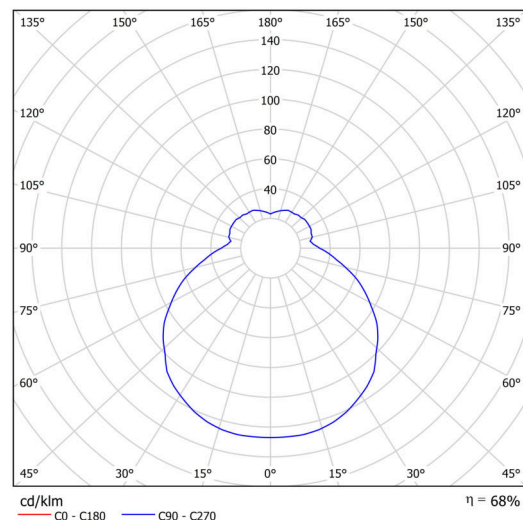

Luminous

Lum. flux of luminaire	1910 lm
Lum. flux of light source	2810 lm
Luminaire efficacy	106 lm/W
Temperature	4000 K
Rated life time LED L80/B10	100000 hours
CRI	Ra80
MacAdam	3
Blue light hazard	Risk group 0