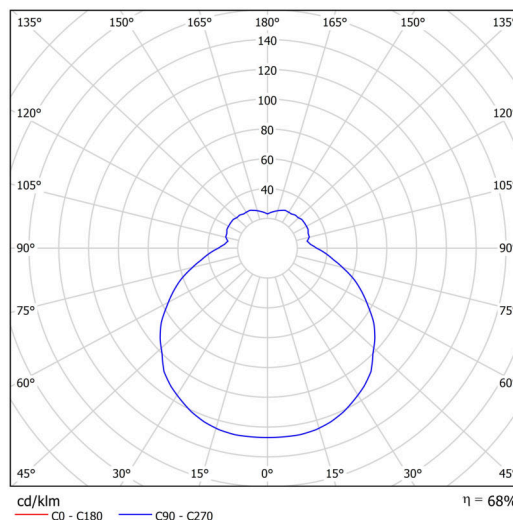

Luminous

Lum. flux of luminaire	1410 lm
Lum. flux of light source	2080 lm
Lum. flux of light source in emergency mode	150 lm
Luminaire efficacy	108 lm/W
Temperature	4000 K
Rated life time LED L80/B10	100000 hours
CRI	Ra80
MacAdam	3