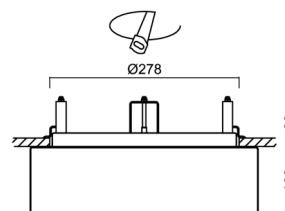

Technical

Types of luminaires	Emergency combined
Mounting type	semi-recessed
Base material	steel
Shade material	three-layer glass TRIPLEX OPAL
Base color	white Ral9003
Shade color	white
Holding the shade	folding system
Mounting location	ceiling/wall
Width	340 mm
Length	340 mm
Height	100 mm
Diameter	ø 340 mm
mounting holes (diameter)	none
Installation wire (diameter)	2xØ16mm
Energy Class	D
Impact strength	IK01
Operating temperature	from 0°C to +30°C

Rozměry dutiny pro vestavné svítidlo [mm]:
Dimensions of cavity for recessed luminaire [mm]:

Montáž do pevných materiálů - sádkartón, dřevo.
Mounting into solid materials - plasterboard, wood.

Additional assortment: