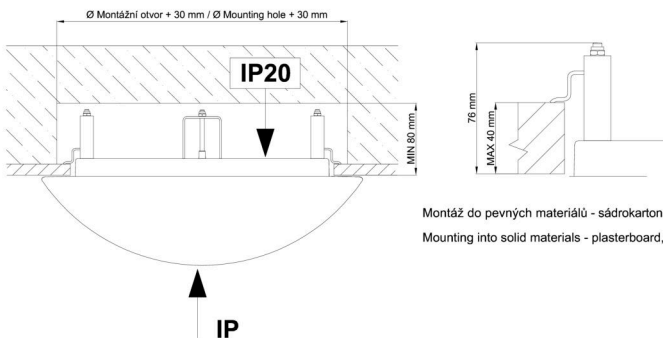

Technical

Types of luminaires	Emergency combined
Mounting type	semi-recessed
Base material	steel
Shade material	three-layer glass TRIPLEX OPAL
Base color	white Ral9003
Shade color	white
Holding the shade	folding system
Mounting location	ceiling/wall
Width	340 mm
Length	340 mm
Height	100 mm
Diameter	ø 340 mm
mounting holes (diameter)	none
Installation wire (diameter)	2xØ16mm
Energy Class	D
Impact strength	IK01
Operating temperature	from 0°C to +30°C

TECHNICAL SHEET

Blue light hazard	Risk group 0
-------------------	--------------

Eulum data for calculation programs are available at www.osmont.cz.

Logistic

EAN	8591728119195
Weight NTTO	3.55 Kg
Weight BTTO	3.75 Kg
Number of cartons	1 pcs
Package volume	0.034 m ³
Package 1 width	0.382 m
Package 1 length	0.382 m
Package 1 height	0.234 m
Warranty*	60 months

Rozměry dutiny pro vestavné svítidlo [mm]:
Dimensions of cavity for recessed luminaire [mm]:

Montáž do pevných materiálů - sádkartón, dřevo.
Mounting into solid materials - plasterboard, wood.

Additional assortment: