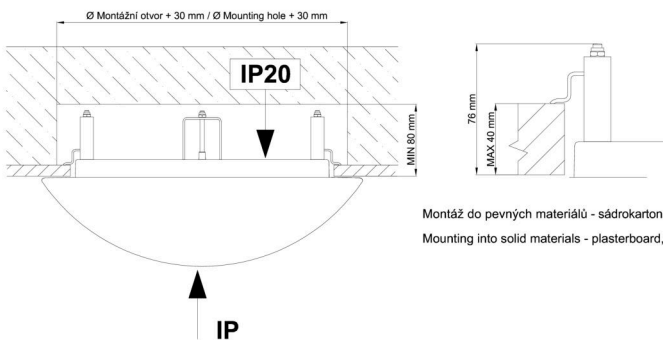

*The warranty for the batteries is valid for 12 months from the date of purchase.

Installation dimensions:

Světlo nesmí být z horní strany zakryto izolací.
Luminaire must not be covered with insulating matting.

Rozměry dutiny pro vestavné světlo [mm]:
Dimensions of cavity for recessed luminaire [mm]:

Additional assortment:

Lampshade

Product code	Name	Color	Description	Picture	Drawing
20123	412	white			