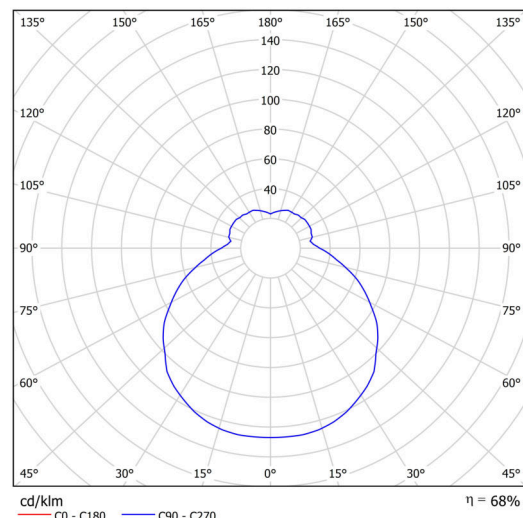

Luminous

Lum. flux of luminaire	1830 lm
Lum. flux of light source	2690 lm
Luminaire efficacy	101 lm/W
Temperature	3000 K
Rated life time LED L80/B10	100000 hours
CRI	Ra80
MacAdam	3
Blue light hazard	Risk group 0