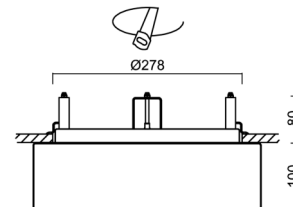

Technical

Types of luminaires	Classic on/off
Mounting type	semi-recessed
Base material	steel
Shade material	three-layer glass TRIPLEX OPAL
Base color	white Ral9003
Shade color	white
Holding the shade	folding system
Mounting location	ceiling/wall
Width	340 mm
Length	340 mm
Height	100 mm
Diameter	Ø 340 mm
mounting holes (diameter)	none
Installation wire (diameter)	2xØ16mm
Energy Class	D
Impact strength	IK01
Operating temperature	from -20°C to +30°C

Rozměry dutiny pro vestavné světlo [mm]:
Dimensions of cavity for recessed luminaire [mm]:

Additional assortment:

Lampshade

Product code	Name	Color	Description	Picture	Drawing
20123	412	white			