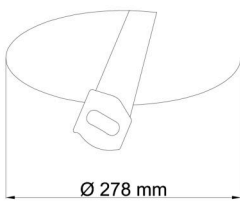

Logistic

EAN	8591728099459
Weight NTTO	3.4 Kg
Weight BTTO	3.7 Kg
Number of cartons	1 pcs
Package volume	0.034 m³
Package 1 width	0.382 m
Package 1 length	0.382 m
Package 1 height	0.234 m
Warranty*	60 months

*The warranty for the batteries is valid for 12 months from the date of purchase.

Installation dimensions: