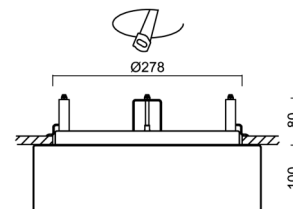

Technical

Types of luminaires	Corridor
Mounting type	semi-recessed
Base material	steel
Shade material	three-layer glass TRIPLEX OPAL
Base color	white Ral9003
Shade color	white
Holding the shade	folding system
Mounting location	ceiling/wall
Width	340 mm
Length	340 mm
Height	100 mm
Diameter	Ø 340 mm
mounting holes (diameter)	none
Installation wire (diameter)	2xØ16mm
Energy Class	D
Impact strength	IK01
Operating temperature	from -20°C to +30°C

Rozměry dutiny pro vestavné svítidlo [mm]:
Dimensions of cavity for recessed luminaire [mm]:

Montáž do pevných materiálů - sádkartón, dřevo.
Mounting into solid materials - plasterboard, wood.

Additional assortment: