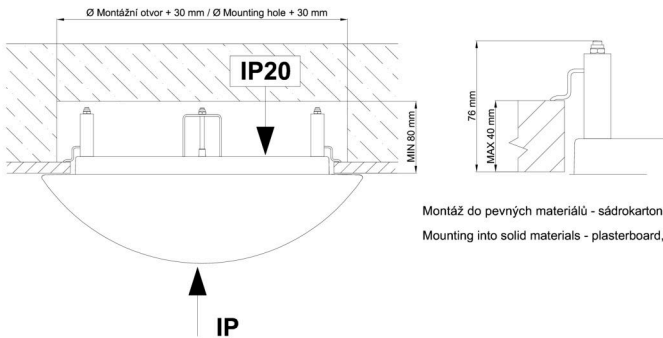

Technical

Types of luminaires	Corridor
Mounting type	semi-recessed
Base material	steel
Shade material	three-layer glass TRIPLEX OPAL
Base color	white Ral9003
Shade color	white
Holding the shade	folding system
Mounting location	ceiling/wall
Width	340 mm
Length	340 mm
Height	100 mm
Diameter	Ø 340 mm
mounting holes (diameter)	none
Installation wire (diameter)	2xØ16mm
Energy Class	D
Impact strength	IK01
Operating temperature	from -20°C to +30°C

Eulum data for calculation programs are available at www.osmont.cz.

Logistic

EAN	8591728099459
Weight NTTO	3.4 Kg
Weight BTTO	3.7 Kg
Number of cartons	1 pcs
Package volume	0.034 m ³
Package 1 width	0.382 m
Package 1 length	0.382 m
Package 1 height	0.234 m
Warranty*	60 months

*The warranty for the batteries is valid for 12 months from the date of purchase.

Installation dimensions:

Svítlidlo nesmí být z horní strany zakryto izolací.
Luminaire must not be covered with insulating matting.

Rozměry dutiny pro vestavné svítidlo [mm]:
Dimensions of cavity for recessed luminaire [mm]:

Montáž do pevných materiálů - sádkartón, dřevo.
Mounting into solid materials - plasterboard, wood.

Additional assortment: