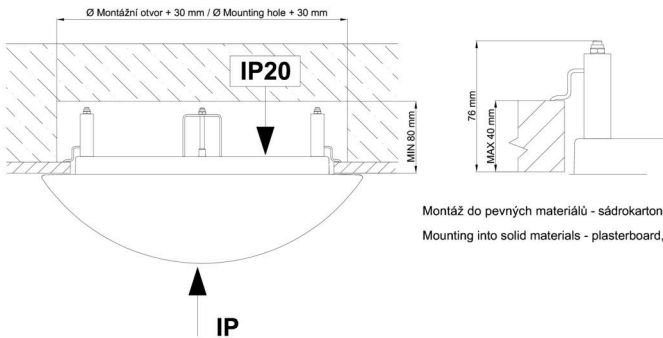

## Technical

Types of luminaires	Tunable White
Mounting type	semi-recessed
Base material	steel
Shade material	three-layer glass TRIPLEX OPAL
Base color	white Ral9003
Shade color	white
Holding the shade	folding system
Mounting location	ceiling/wall
Width	340 mm
Length	340 mm
Height	100 mm
Diameter	ø 340 mm
mounting holes (diameter)	none
Installation wire (diameter)	2xØ16mm
Energy Class	D
Impact strength	IK01
Operating temperature	from -20°C to +30°C

Eulum data for calculation programs are available at [www.osmont.cz](http://www.osmont.cz).

Logistic

EAN	8591728098827
Weight NTTO	3.4 Kg
Weight BTTO	3.7 Kg
Number of cartons	1 pcs
Package volume	0.034 m <sup>3</sup>
Package 1 width	0.382 m
Package 1 length	0.382 m
Package 1 height	0.234 m
Warranty*	60 months

\*The warranty for the batteries is valid for 12 months from the date of purchase.

Installation dimensions:

Svítlidlo nesmí být z horní strany zakryto izolací.  
Luminaire must not be covered with insulating matting.

Rozměry dutiny pro vestavné svítidlo [mm]:  
Dimensions of cavity for recessed luminaire [mm]:

Montáž do pevných materiálů - sádkarton, dřevo.  
Mounting into solid materials - plasterboard, wood.

Additional assortment: