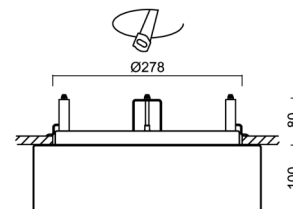

## Technical

Types of luminaires	Tunable White
Mounting type	semi-recessed
Base material	steel
Shade material	three-layer glass TRIPLEX OPAL
Base color	white Ral9003
Shade color	white
Holding the shade	folding system
Mounting location	ceiling/wall
Width	340 mm
Length	340 mm
Height	100 mm
Diameter	ø 340 mm
mounting holes (diameter)	none
Installation wire (diameter)	2xØ16mm
Energy Class	D
Impact strength	IK01
Operating temperature	from -20°C to +30°C

Rozměry dutiny pro vestavné svítidlo [mm]:  
Dimensions of cavity for recessed luminaire [mm]:

Montáž do pevných materiálů - sádkarton, dřevo.  
Mounting into solid materials - plasterboard, wood.

Additional assortment: