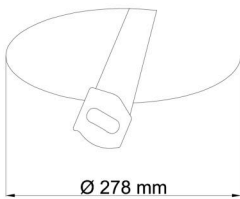

Logistic

EAN	8591728098827
Weight NTTO	3.4 Kg
Weight BTTO	3.7 Kg
Number of cartons	1 pcs
Package volume	0.034 m³
Package 1 width	0.382 m
Package 1 length	0.382 m
Package 1 height	0.234 m
Warranty*	60 months

*The warranty for the batteries is valid for 12 months from the date of purchase.

Installation dimensions: