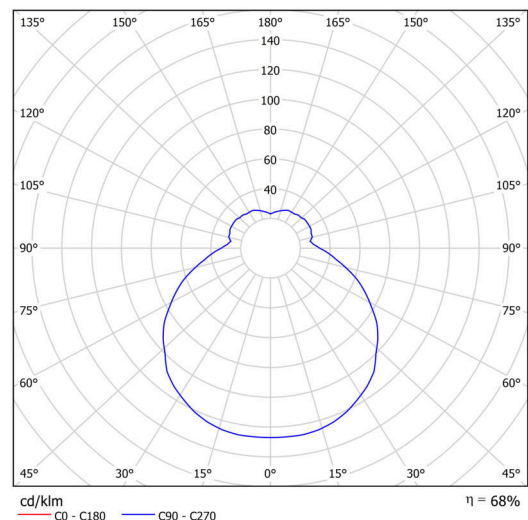

Luminous

Lum. flux of luminaire	1840 lm
Lum. flux of light source	2710 lm
Luminaire efficacy	102 lm/W
Temperature	2700-6500 K
Rated life time LED L80/B10	100000 hours
CRI	Ra80
MacAdam	3
Blue light hazard	Risk group 0

Eulum data for calculation programs are available at www.osmont.cz.