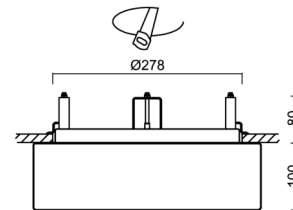

Types of luminaires	Classic on/off
Mounting type	semi-recessed
Base material	steel
Shade material	three-layer glass TRIPLEX OPAL
Base color	white Ral9003
Shade color	white
Holding the shade	folding system
Mounting location	ceiling/wall
Width	340 mm
Length	340 mm
Height	100 mm
Diameter	ø 340 mm
mounting holes (diameter)	none
Installation wire (diameter)	2xØ16mm
Impact strength	IK01
Operating temperature	from -20°C to +30°C

Eulum data for calculation programs are available at www.osmont.cz.

Logistic

EAN	8591728521707
Weight NTTO	3.2 Kg
Weight BTTO	3.5 Kg
Number of cartons	1 pcs
Package volume	0.034 m ³
Package 1 width	0.382 m
Package 1 length	0.382 m
Package 1 height	0.234 m
Warranty*	60 months