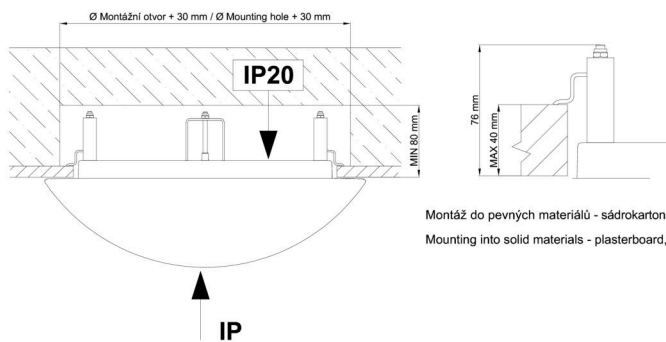

Types of luminaires	Classic on/off
Mounting type	semi-recessed
Base material	steel
Shade material	three-layer glass TRIPLEX OPAL
Base color	white Ral9003
Shade color	white
Holding the shade	folding system
Mounting location	ceiling/wall
Width	340 mm
Length	340 mm
Height	100 mm
Diameter	ø 340 mm
mounting holes (diameter)	none
Installation wire (diameter)	2xØ16mm
Impact strength	IK01
Operating temperature	from -20°C to +30°C

Eulum data for calculation programs are available at www.osmont.cz.

Logistic

EAN	8591728521707
Weight NTTO	3.2 Kg
Weight BTTO	3.5 Kg
Number of cartons	1 pcs
Package volume	0.034 m ³
Package 1 width	0.382 m
Package 1 length	0.382 m
Package 1 height	0.234 m
Warranty*	60 months

*The warranty for the batteries is valid for 12 months from the date of purchase.

Installation dimensions:

Svítlidlo nesmí být z horní strany zakryto izolací.
Luminaire must not be covered with insulating matting.

Rozměry dutiny pro vestavné svítidlo [mm]:
Dimensions of cavity for recessed luminaire [mm]:

Additional assortment:

Lampshade

Product code	Name	Color	Description	Picture	Drawing
20123	412	white			