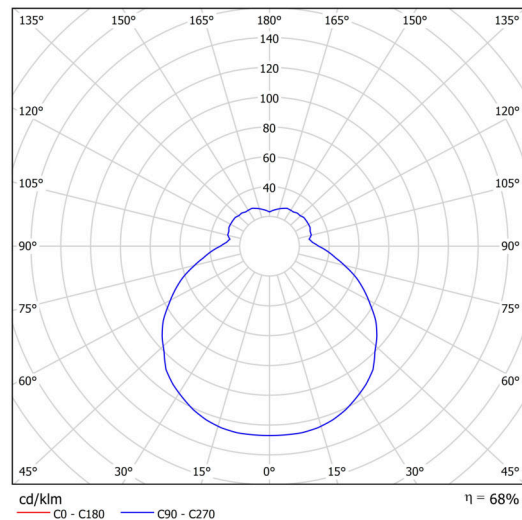

Luminous

Blue light hazard	Risk group 0

Eulum data for calculation programs are available at www.osmont.cz.