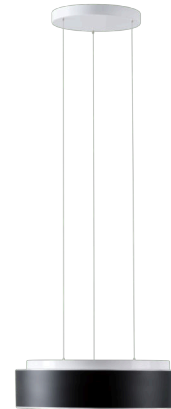

## ERIS LEC3

---

LED-1L16E500ZLE88/413C/L100 B 3/4K#

[WWW.OSMONT.CZ](http://WWW.OSMONT.CZ)

# ERIS LEC3

Product code: ERI71359

Type: LED-1L16E500ZLE88/413C/L100 B 3/4K#

Short description of the luminaire: White pendant LED light ON/OFF with TRIPLEX OPAL glass shade with black decorative stripe.

## Technical

Types of luminaires	Classic on/off
Mounting type	Suspended - SELV wire (cableless)
Base material	steel
Shade material	three-layer glass TRIPLEX OPAL
Base color	white Ra19003
Shade color	white - black
Holding the shade	folding system
Mounting location	ceiling
Width	445 mm
Length	445 mm
Height	135 mm
Diameter	ø 445 mm
Hinge length	1000 mm
mounting holes (diameter)	3xØ5mm
Installation wire (diameter)	2xØ14mm
Energy Class	D
Impact strength	IK01