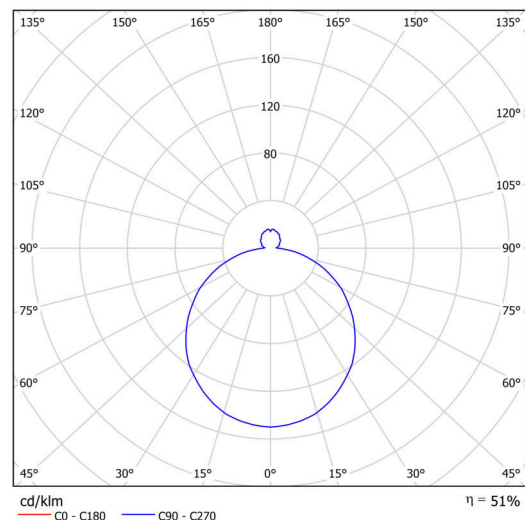

Luminous

Lum. flux of luminaire	1880/1960 lm
Lum. flux of light source	3750/3910 lm
Luminaire efficacy	78 lm/W
Temperature	3000/4000 K
Rated life time LED L80/B10	100000 hours
CRI	Ra80
MacAdam	3
Blue light hazard	Risk group 0