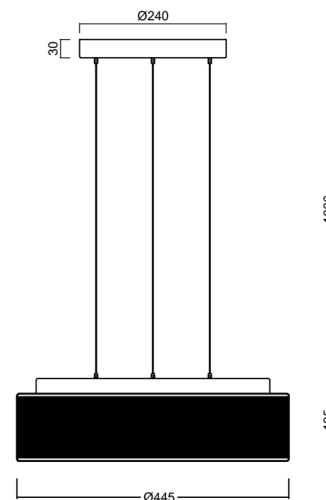

# ERIS LEC3

Product code: ERI71359

Type: LED-1L16E500ZLE88/413C/L100 B 3/4K#

Short description of the luminaire: White pendant LED light ON/OFF with TRIPLEX OPAL glass shade with black decorative stripe.

## Technical

Types of luminaires	Classic on/off
Mounting type	Suspended - SELV wire (cableless)
Base material	steel
Shade material	three-layer glass TRIPLEX OPAL
Base color	white Ra19003
Shade color	white - black
Holding the shade	folding system
Mounting location	ceiling
Width	445 mm
Length	445 mm
Height	135 mm
Diameter	ø 445 mm
Hinge length	1000 mm
mounting holes (diameter)	3xØ5mm
Installation wire (diameter)	2xØ14mm
Energy Class	D
Impact strength	IK01