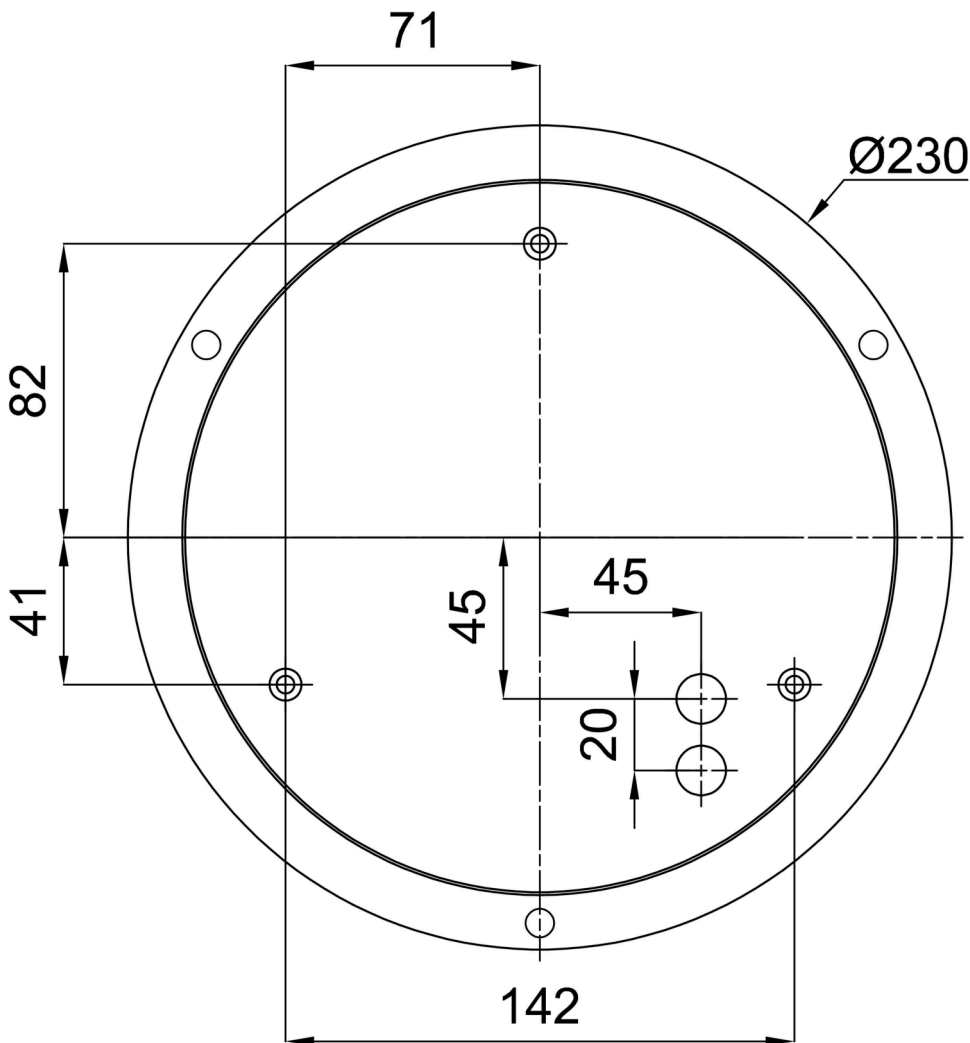

Multipower

Possibility of output adjustment by the user (DIP switch on the current source).

I [mA]	700	650	600	550	500	450	400	350
[%]	100	93	86	79	71	64	57	50

Logistic

EAN	8591728120757
Weight NTTO	7.6 Kg
Weight BTTO	8.2 Kg
Number of cartons	1 pcs
Package volume	0.065 m³
Package 1 width	0.52 m
Package 1 length	0.52 m
Package 1 height	0.24 m
Warranty*	60 months

*The warranty for the batteries is valid for 12 months from the date of purchase.

Installation dimensions: