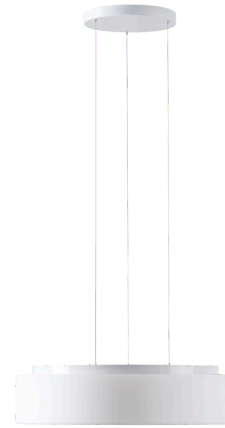

## ERIS LE4

---

LED-1L23E950ZLE910/414/L100 B DALI 3K##

[WWW.OSMONT.CZ](http://WWW.OSMONT.CZ)

# ERIS LE4

Product code: ERI73045

Type: LED-1L23E950ZLE910/414/L100 B DALI 3K##

Short description of the luminaire: White color | pendant LED light | dimmable DALI | TRIPLEX OPAL glass shade with matt surface

## Technical

Types of luminaires	Dimmable
Mounting type	Suspended - SELV wire (cableless)
Base material	steel
Shade material	three-layer glass TRIPLEX OPAL
Base color	white Ra9003
Shade color	white
Holding the shade	folding system
Mounting location	ceiling
Width	540 mm
Length	540 mm
Height	145 mm
Diameter	Ø 540 mm
Hinge length	1000 mm
mounting holes (diameter)	3xØ5mm
Installation wire (diameter)	2xØ16mm
Energy Class	D
Impact strength	IK01
Operating temperature	from -20°C to +30°C