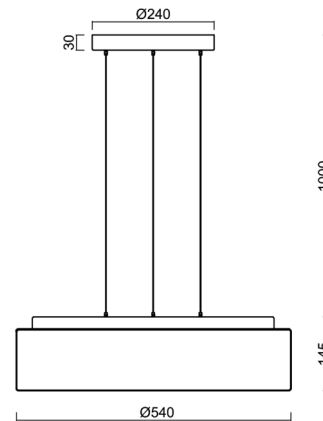

## Technical

Types of luminaires	Dimmable
Mounting type	Suspended - SELV wire (cableless)
Base material	steel
Shade material	three-layer glass TRIPLEX OPAL
Base color	white Ra9003
Shade color	white
Holding the shade	folding system
Mounting location	ceiling
Width	540 mm
Length	540 mm
Height	145 mm
Diameter	Ø 540 mm
Hinge length	1000 mm
mounting holes (diameter)	3xØ5mm
Installation wire (diameter)	2xØ16mm
Energy Class	D
Impact strength	IK01
Operating temperature	from -20°C to +30°C

## Installation dimensions:

## Lampshade

Product code	Name	Color	Description	Picture	Drawing
20125	414	white		