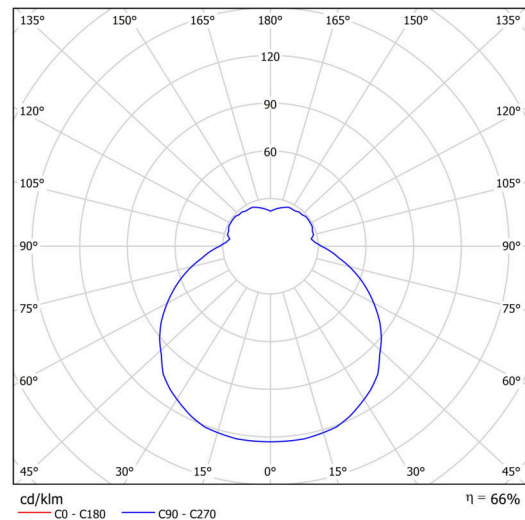

Luminous

Lum. flux of luminaire	4830 lm
Lum. flux of light source	7430 lm
Luminaire efficacy	100 lm/W
Temperature	3000 K
Rated life time LED L80/B10	100000 hours
CRI	Ra80
MacAdam	3
Blue light hazard	Risk group 0