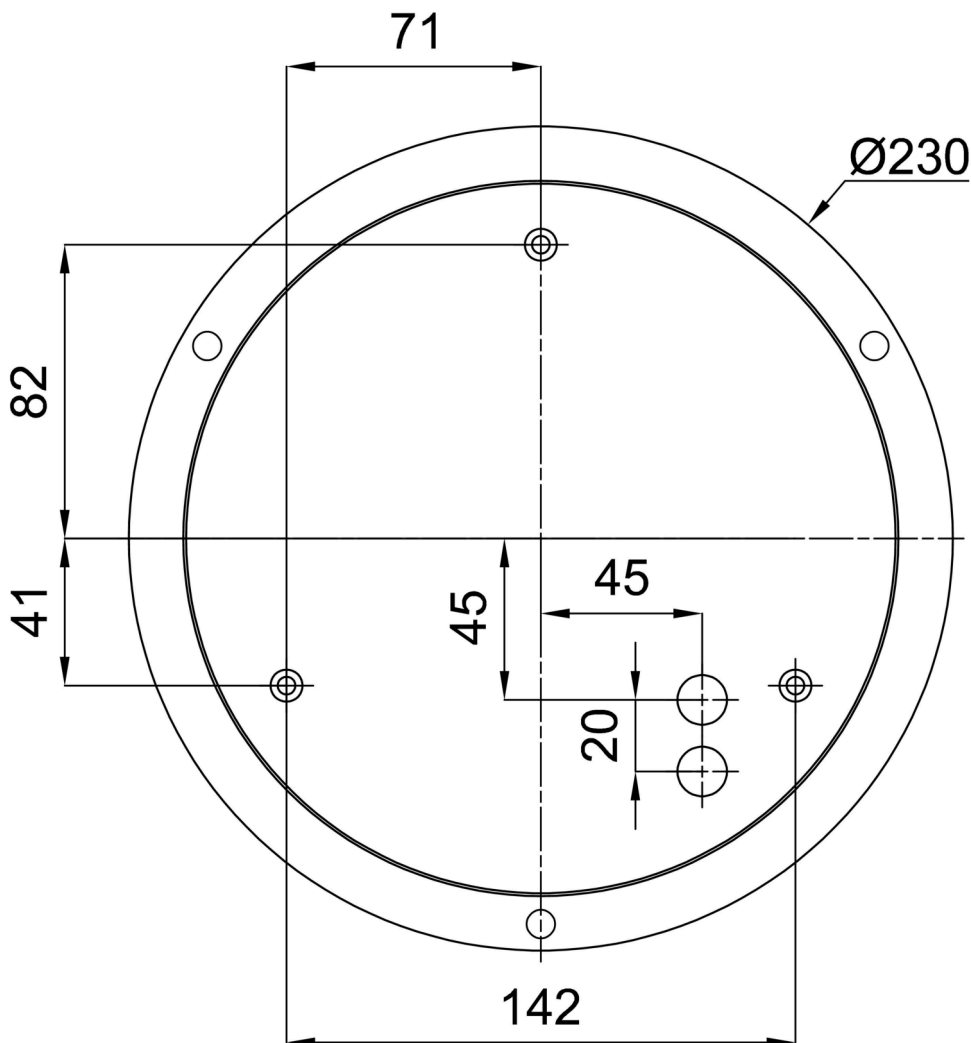

## Technical

Types of luminaires	Dimmable
Mounting type	Suspended - SELV wire (cableless)
Base material	steel
Shade material	three-layer glass TRIPLEX OPAL
Base color	white Ra9003
Shade color	white
Holding the shade	folding system
Mounting location	ceiling
Width	540 mm
Length	540 mm
Height	145 mm
Diameter	Ø 540 mm
Hinge length	1000 mm
mounting holes (diameter)	3xØ5mm
Installation wire (diameter)	2xØ16mm
Energy Class	D
Impact strength	IK01
Operating temperature	from -20°C to +30°C

## Installation dimensions: