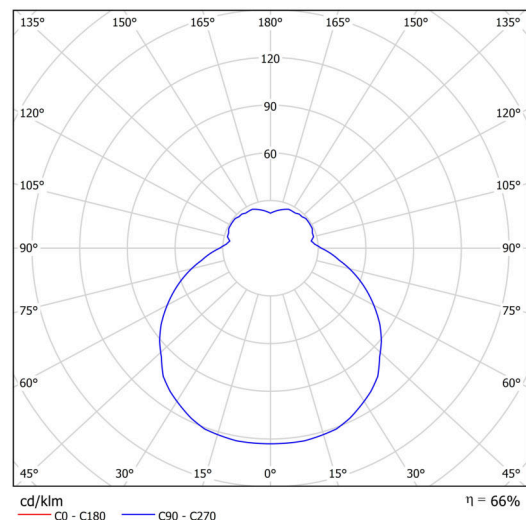

Luminous

Lum. flux of luminaire	5040 lm
Lum. flux of light source	7750 lm
Luminaire efficacy	105 lm/W
Temperature	4000 K
Rated life time LED L80/B10	100000 hours
CRI	Ra80
MacAdam	3
Blue light hazard	Risk group 0