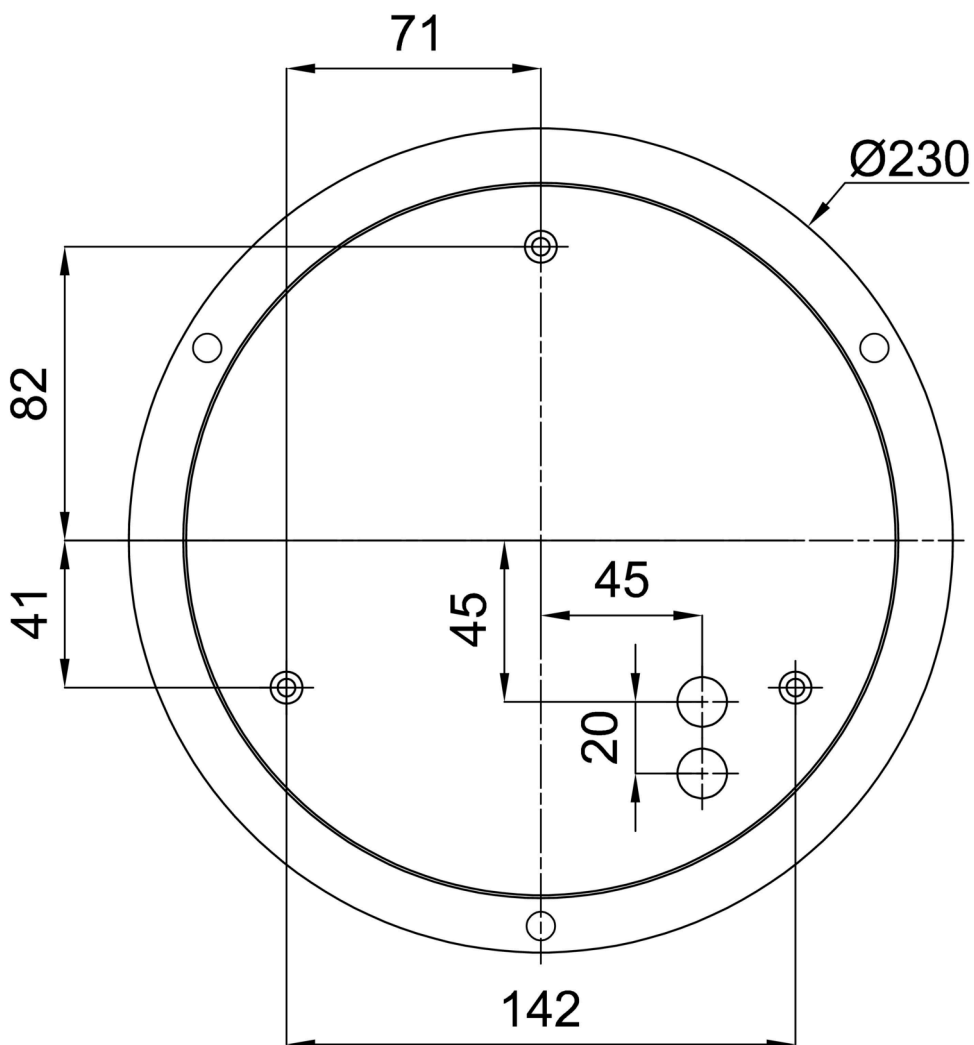

Technical

Types of luminaires	Dimmable
Mounting type	Suspended - SELV wire (cableless)
Base material	steel
Shade material	three-layer glass TRIPLEX OPAL
Base color	silver Ral9006
Shade color	white
Holding the shade	folding system
Mounting location	ceiling
Width	540 mm
Length	540 mm
Height	145 mm
Diameter	Ø 540 mm
Hinge length	1000 mm
mounting holes (diameter)	3xØ5mm
Cable entrance	2xØ16mm
Energy Class	D
Impact strength	IK01
Operating temperature	from -20°C to +30°C

TECHNICAL SHEET

Eulum data for calculation programs are available at www.osmont.cz.

Logistic

EAN	8591728119980
Weight NTTO	9.25 Kg
Weight BTTO	10.05 Kg
Number of cartons	1 pcs
Package volume	0.086 m ³
Package 1 width	0.6 m
Package 1 length	0.6 m
Package 1 height	0.24 m
Warranty*	60 months

*The warranty for the batteries is valid for 12 months from the date of purchase.

Installation dimensions:

Additional assortment:

Lampshade

Product code	Name	Color	Description	Picture	Drawing
20125	414	white	příslušenství		