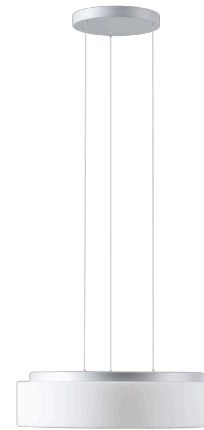

ERIS LE4

LED-1L23E950ZLE910/414/L100 S DALI 4K##

WWW.OSMONT.CZ

ERIS LE4

Product code: ERI67907

Type: LED-1L23E950ZLE910/414/L100 S DALI 4K##

Short description of the luminaire: Silver colour | pendant LED light DALI | TRIPLEX OPAL hand blown glass shade| steel wire pendant (SELV, cableless) 100 cm |

Technical

Types of luminaires	Dimmable
Mounting type	Suspended - SELV wire (cableless)
Base material	steel
Shade material	three-layer glass TRIPLEX OPAL
Base color	silver Ral9006
Shade color	white
Holding the shade	folding system
Mounting location	ceiling
Width	540 mm
Length	540 mm
Height	145 mm
Diameter	Ø 540 mm
Hinge length	1000 mm
mounting holes (diameter)	3xØ5mm
Cable entrance	2xØ16mm
Energy Class	D
Impact strength	IK01
Operating temperature	from -20°C to +30°C