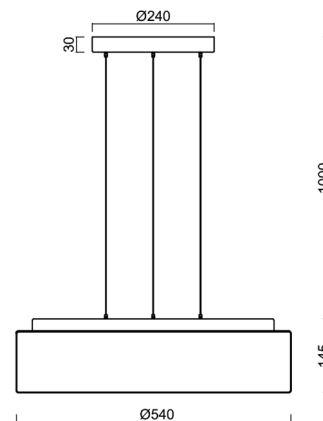

ERIS LE4

LED-1L23E950ZLE910/414/L100 S DALI 4K##

WWW.OSMONT.CZ

ERIS LE4

Product code: ERI67907

Type: LED-1L23E950ZLE910/414/L100 S DALI 4K##

Short description of the luminaire: Silver colour | pendant LED light DALI | TRIPLEX OPAL hand blown glass shade| steel wire pendant (SELV, cableless) 100 cm |

Technical

Types of luminaires	Dimmable
Mounting type	Suspended - SELV wire (cableless)
Base material	steel
Shade material	three-layer glass TRIPLEX OPAL
Base color	silver Ral9006
Shade color	white
Holding the shade	folding system
Mounting location	ceiling
Width	540 mm
Length	540 mm
Height	145 mm
Diameter	Ø 540 mm
Hinge length	1000 mm
mounting holes (diameter)	3xØ5mm
Cable entrance	2xØ16mm
Energy Class	D
Impact strength	IK01
Operating temperature	from -20°C to +30°C

TECHNICAL SHEET

Eulum data for calculation programs are available at www.osmont.cz.

Logistic

EAN	8591728119980
Weight NTTO	9.25 Kg
Weight BTTO	10.05 Kg
Number of cartons	1 pcs
Package volume	0.086 m ³
Package 1 width	0.6 m
Package 1 length	0.6 m
Package 1 height	0.24 m
Warranty*	60 months

*The warranty for the batteries is valid for 12 months from the date of purchase.

Installation dimensions:

Additional assortment:

Lampshade

Product code	Name	Color	Description	Picture	Drawing
20125	414	white	příslušenství		