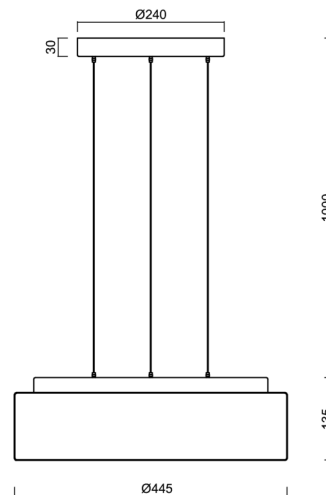

## Technical

Types of luminaires	Dimmable
Mounting type	Suspended - SELV wire (cableless)
Base material	steel
Shade material	three-layer glass TRIPLEX OPAL
Base color	white Ra9003
Shade color	white
Holding the shade	folding system
Mounting location	ceiling
Width	445 mm
Length	445 mm
Height	135 mm
Diameter	Ø 445 mm
Hinge length	1000 mm
mounting holes (diameter)	3xØ5mm
Installation wire (diameter)	2xØ16mm
Energy Class	D
Impact strength	IK01
Operating temperature	from -20°C to +30°C

## Installation dimensions:

Additional assortment:

Lampshade

Product code	Name	Color	Description	Picture	Drawing
20124	413	white		