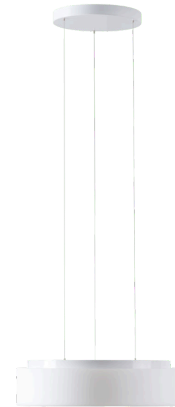

## ERIS LE3

---

LED-1L16E500ZLE88/413/L100 B DALI 3K#

[WWW.OSMONT.CZ](http://WWW.OSMONT.CZ)

# ERIS LE3

Product code: ERI73039

Type: LED-1L16E500ZLE88/413/L100 B DALI 3K#

Short description of the luminaire: White color | pendant LED light | dimmable DALI | TRIPLEX OPAL glass shade with matt surface

## Technical

Types of luminaires	Dimmable
Mounting type	Suspended - SELV wire (cableless)
Base material	steel
Shade material	three-layer glass TRIPLEX OPAL
Base color	white Ra9003
Shade color	white
Holding the shade	folding system
Mounting location	ceiling
Width	445 mm
Length	445 mm
Height	135 mm
Diameter	Ø 445 mm
Hinge length	1000 mm
mounting holes (diameter)	3xØ5mm
Installation wire (diameter)	2xØ16mm
Energy Class	D
Impact strength	IK01
Operating temperature	from -20°C to +30°C