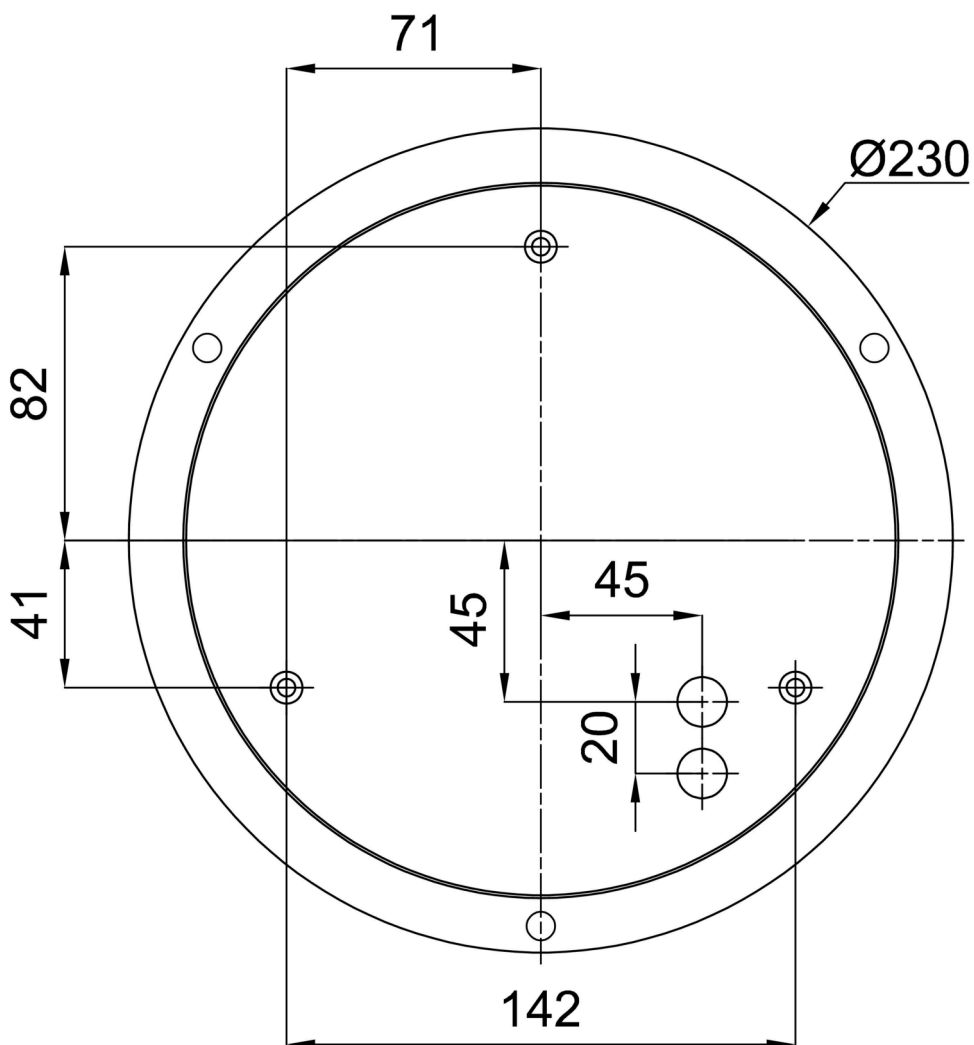

## Technical

Types of luminaires	Dimmable
Mounting type	Suspended - SELV wire (cableless)
Base material	steel
Shade material	three-layer glass TRIPLEX OPAL
Base color	white Ra9003
Shade color	white
Holding the shade	folding system
Mounting location	ceiling
Width	445 mm
Length	445 mm
Height	135 mm
Diameter	Ø 445 mm
Hinge length	1000 mm
mounting holes (diameter)	3xØ5mm
Installation wire (diameter)	2xØ16mm
Energy Class	D
Impact strength	IK01
Operating temperature	from -20°C to +30°C

## Installation dimensions:

Additional assortment:

Lampshade

Product code	Name	Color	Description	Picture	Drawing
20124	413	white		