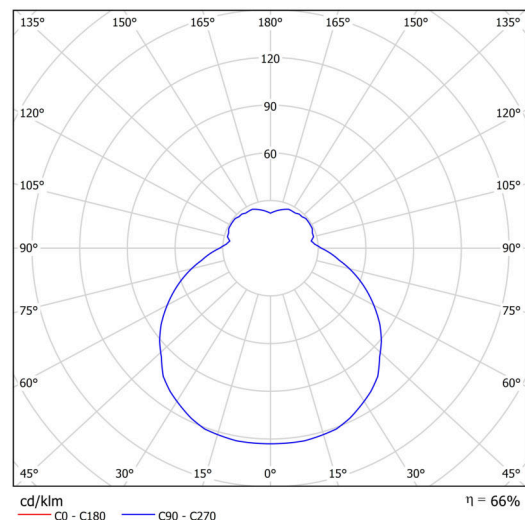

Luminous

Lum. flux of luminaire	2480 lm
Lum. flux of light source	3750 lm
Luminaire efficacy	103 lm/W
Temperature	3000 K
Rated life time LED L80/B10	100000 hours
CRI	Ra80
MacAdam	3
Blue light hazard	Risk group 0