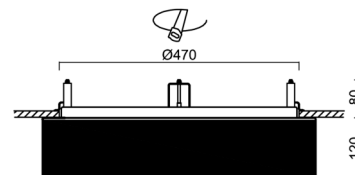

Luminous

Lum. flux of luminaire	2930 lm
Lum. flux of light source	5850 lm
Lum. flux of light source in emergency mode	150 lm
Luminaire efficacy	83 lm/W
Temperature	4000 K
Rated life time LED L80/B10	100000 hours
CRI	Ra80
MacAdam	3