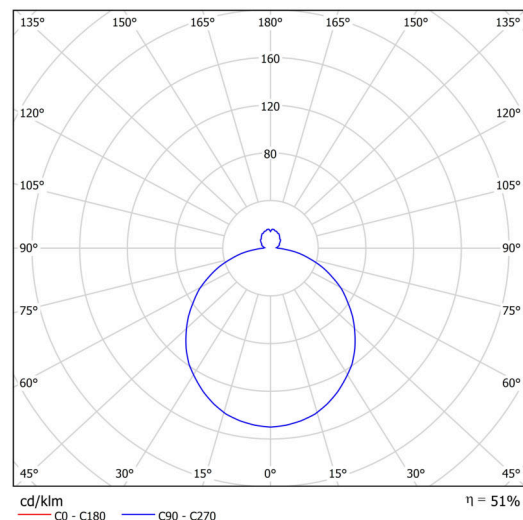

ERIS CV4

Product code: ERI67663

Type: LED-1L23EMP700KV910/414C/NK1W 4K##

Short description of the luminaire: White semi-recessed LED light with emergency unit combined with TRIPLEX OPAL glass shadewith black decorative stripe.

Technical

Types of luminaires	Emergency combined
Mounting type	semi-recessed
Base material	steel
Shade material	three-layer glass TRIPLEX OPAL
Base color	white Ral9003
Shade color	white - black
Holding the shade	folding system
Mounting location	ceiling/wall
Width	540 mm
Length	540 mm
Height	120 mm
Diameter	ø 540 mm
mounting holes (diameter)	none
Installation wire (diameter)	2xØ16mm
Energy Class	D
Impact strength	IK01
Operating temperature	from 0°C to +30°C

Electric

Power consumption	35 W
Ingress Protection	IP44
Socket	LED modul
Battery type	NiCd
Emergency time	3 hours
terminal block	snap terminal block
Automatic circuit breaker type B10A	26 pcs
Automatic circuit breaker type B16A	40 pcs
Automatic circuit breaker type C10A	30 pcs
Automatic circuit breaker type C16A	48 pcs

Luminous

Lum. flux of luminaire	2930 lm
Lum. flux of light source	5850 lm
Lum. flux of light source in emergency mode	150 lm
Luminaire efficacy	83 lm/W
Temperature	4000 K
Rated life time LED L80/B10	100000 hours
CRI	Ra80
MacAdam	3