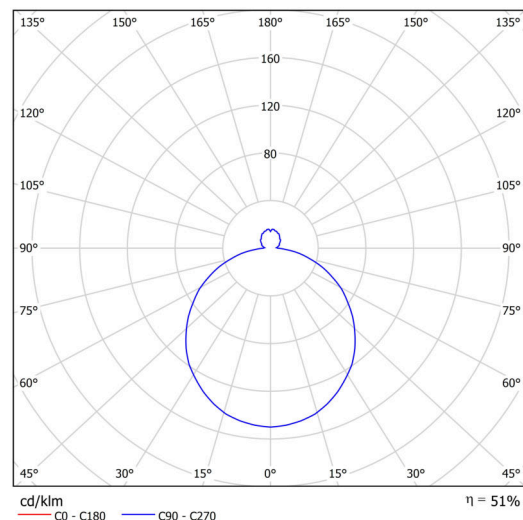

ERIS CV4

Product code: ERI67662

Type: LED-1L23E700KV910/414C DALI 4K##

Short description of the luminaire: White semi-recessed LED light DALI with TRIPLEX OPAL glass shade with black decorative stripe.

Technical

Types of luminaires	Dimmable
Mounting type	semi-recessed
Base material	steel
Shade material	three-layer glass TRIPLEX OPAL
Base color	white Ral9003
Shade color	white - black
Holding the shade	folding system
Mounting location	ceiling/wall
Width	540 mm
Length	540 mm
Height	120 mm
Diameter	ø 540 mm
mounting holes (diameter)	none
Installation wire (diameter)	2xØ16mm
Energy Class	D
Impact strength	IK01
Operating temperature	from -20°C to +30°C

Electric

Power consumption	35 W
Ingress Protection	IP44
Socket	LED modul
terminal block	snap terminal block
Automatic circuit breaker type B10A	18 pcs
Automatic circuit breaker type B16A	28 pcs
Automatic circuit breaker type C10A	30 pcs
Automatic circuit breaker type C16A	46 pcs

Luminous

Lum. flux of luminaire	2930 lm
Lum. flux of light source	5850 lm
Luminaire efficacy	83 lm/W
Temperature	4000 K
Rated life time LED L80/B10	100000 hours
CRI	Ra80
MacAdam	3
Blue light hazard	Risk group 0

Eulum data for calculation programs are available at www.osmont.cz.