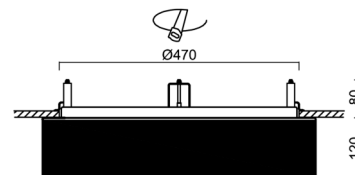

ERIS CV4

Product code: ERI67662

Type: LED-1L23E700KV910/414C DALI 4K##

Short description of the luminaire: White semi-recessed LED light DALI with TRIPLEX OPAL glass shade with black decorative stripe.

Technical

Types of luminaires	Dimmable
Mounting type	semi-recessed
Base material	steel
Shade material	three-layer glass TRIPLEX OPAL
Base color	white Ral9003
Shade color	white - black
Holding the shade	folding system
Mounting location	ceiling/wall
Width	540 mm
Length	540 mm
Height	120 mm
Diameter	ø 540 mm
mounting holes (diameter)	none
Installation wire (diameter)	2xØ16mm
Energy Class	D
Impact strength	IK01
Operating temperature	from -20°C to +30°C

Electric

Power consumption	35 W
Ingress Protection	IP44
Socket	LED modul
terminal block	snap terminal block
Automatic circuit breaker type B10A	18 pcs
Automatic circuit breaker type B16A	28 pcs
Automatic circuit breaker type C10A	30 pcs
Automatic circuit breaker type C16A	46 pcs

Luminous

Lum. flux of luminaire	2930 lm
Lum. flux of light source	5850 lm
Luminaire efficacy	83 lm/W
Temperature	4000 K
Rated life time LED L80/B10	100000 hours
CRI	Ra80
MacAdam	3
Blue light hazard	Risk group 0

Eulum data for calculation programs are available at www.osmont.cz.