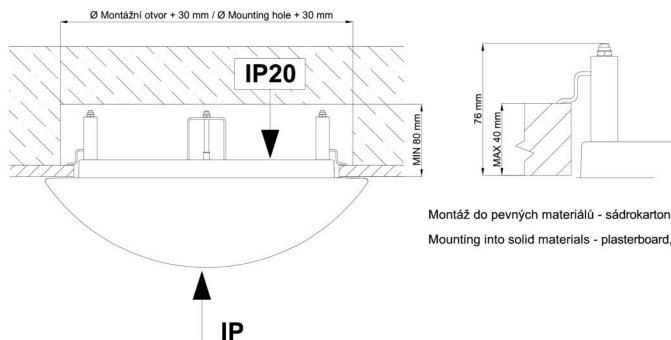

Technical

Types of luminaires	Dimmable
Mounting type	semi-recessed
Base material	steel
Shade material	three-layer glass TRIPLEX OPAL
Base color	white Ral9003
Shade color	white - black
Holding the shade	folding system
Mounting location	ceiling/wall
Width	540 mm
Length	540 mm
Height	120 mm
Diameter	ø 540 mm
mounting holes (diameter)	none
Installation wire (diameter)	2xØ16mm
Energy Class	D
Impact strength	IK01
Operating temperature	from -20°C to +30°C

*The warranty for the batteries is valid for 12 months from the date of purchase.

Installation dimensions:

Svítidlo nesmí být z horní strany zakryto izolací.
Luminaire must not be covered with insulating matting.

Rozměry dutiny pro vestavné svítidlo [mm]:
Dimensions of cavity for recessed luminaire [mm]:

Additional assortment:

Lampshade

Product code	Name	Color	Description	Picture	Drawing
20133	414C	white - black		