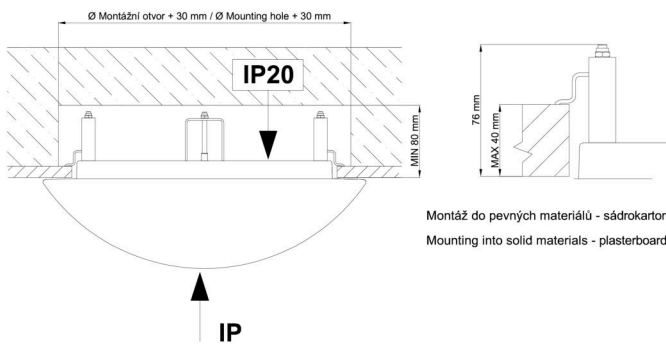

Technical

Types of luminaires	Emergency combined
Mounting type	semi-recessed
Base material	steel
Shade material	three-layer glass TRIPLEX OPAL
Base color	white Ral9003
Shade color	white - black
Holding the shade	folding system
Mounting location	ceiling/wall
Width	540 mm
Length	540 mm
Height	120 mm
Diameter	ø 540 mm
mounting holes (diameter)	none
Installation wire (diameter)	2xØ16mm
Energy Class	D
Impact strength	IK01
Operating temperature	from 0°C to +30°C

**The warranty for the batteries is valid for 12 months from the date of purchase.*

Installation dimensions:

Svítidlo nesmí být z horní strany zakryto izolací.
Luminaire must not be covered with insulating matting.

Rozměry dutiny pro vestavné svítidlo [mm]:
Dimensions of cavity for recessed luminaire [mm]:

Montáž do pevných materiálů - sádkarton, dřevo.
Mounting into solid materials - plasterboard, wood.

Additional assortment: