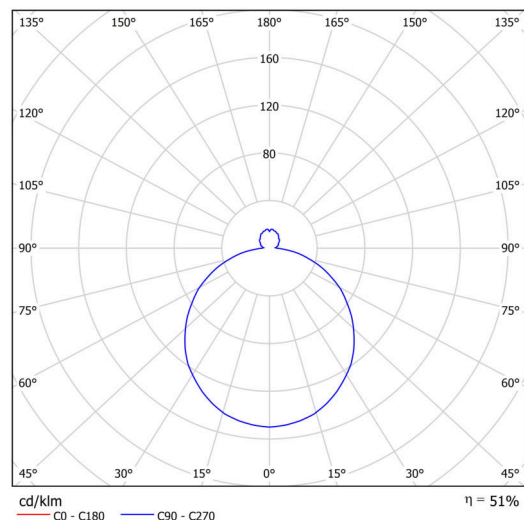

ERIS CV4

Product code: ERI67166

Type: LED-1L23EMP1050KV910/414C/NK1W 3K##

Short description of the luminaire: White semi-recessed LED light with emergency unit combined with TRIPLEX OPAL glass shadewith black decorative stripe.

Technical

Types of luminaires	Emergency combined
Mounting type	semi-recessed
Base material	steel
Shade material	three-layer glass TRIPLEX OPAL
Base color	white Ral9003
Shade color	white - black
Holding the shade	folding system
Mounting location	ceiling/wall
Width	540 mm
Length	540 mm
Height	120 mm
Diameter	ø 540 mm
mounting holes (diameter)	none
Installation wire (diameter)	2xØ16mm
Energy Class	D
Impact strength	IK01
Operating temperature	from 0°C to +30°C

Electric

Power consumption	54 W
Ingress Protection	IP44
Socket	LED modul
Battery type	NiCd
Emergency time	3 hours
terminal block	snap terminal block
Automatic circuit breaker type B10A	18 pcs
Automatic circuit breaker type B16A	30 pcs
Automatic circuit breaker type C10A	21 pcs
Automatic circuit breaker type C16A	34 pcs

Luminous

Lum. flux of luminaire	4040 lm
Lum. flux of light source	8080 lm
Lum. flux of light source in emergency mode	150 lm
Luminaire efficacy	74 lm/W
Temperature	3000 K
Rated life time LED L80/B10	100000 hours
CRI	Ra80
MacAdam	3