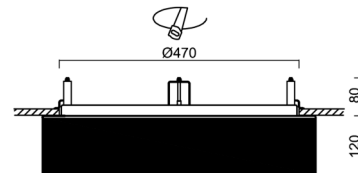

Luminous

Lum. flux of luminaire	4040 lm
Lum. flux of light source	8080 lm
Lum. flux of light source in emergency mode	150 lm
Luminaire efficacy	74 lm/W
Temperature	3000 K
Rated life time LED L80/B10	100000 hours
CRI	Ra80
MacAdam	3