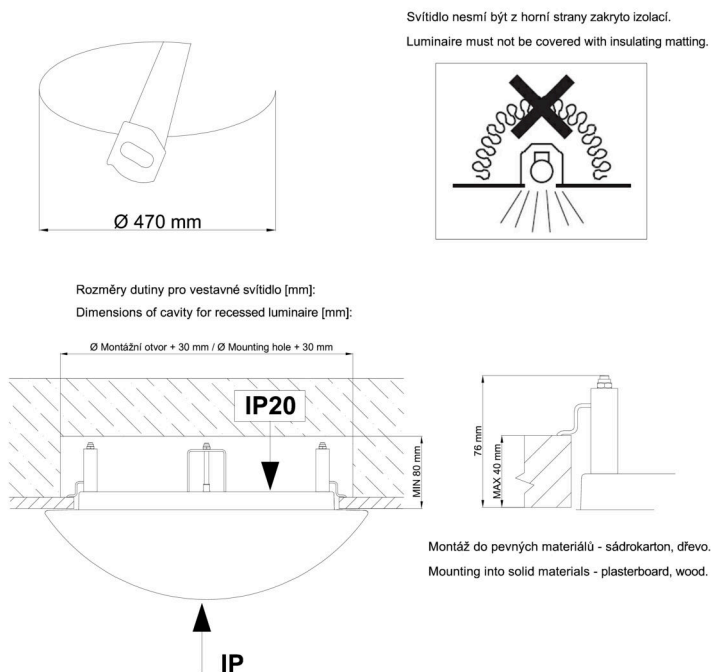

Logistic

EAN	8591728099961
Weight NTTO	7.15 Kg
Weight BTTO	7.85 Kg
Number of cartons	1 pcs
Package volume	0.086 m³
Package 1 width	0.6 m
Package 1 length	0.6 m
Package 1 height	0.24 m
Warranty*	60 months

*The warranty for the batteries is valid for 12 months from the date of purchase.

Installation dimensions: