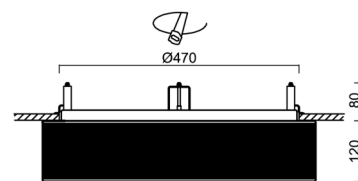

ERIS CV4

Product code: ERI67165

Type: LED-1L23E1050KV910/414C DALI 3K##

Short description of the luminaire: White semi-recessed LED light DALI with TRIPLEX OPAL glass shade with black decorative stripe.

Technical

Types of luminaires	Dimmable
Mounting type	semi-recessed
Base material	steel
Shade material	three-layer glass TRIPLEX OPAL
Base color	white Ral9003
Shade color	white - black
Holding the shade	folding system
Mounting location	ceiling/wall
Width	540 mm
Length	540 mm
Height	120 mm
Diameter	ø 540 mm
mounting holes (diameter)	none
Installation wire (diameter)	2xØ16mm
Energy Class	D
Impact strength	IK01
Operating temperature	from -20°C to +30°C

Electric

Power consumption	54 W
Ingress Protection	IP44
Socket	LED modul
terminal block	snap terminal block
Automatic circuit breaker type B10A	13 pcs
Automatic circuit breaker type B16A	21 pcs
Automatic circuit breaker type C10A	21 pcs
Automatic circuit breaker type C16A	35 pcs

Luminous

Lum. flux of luminaire	4040 lm
Lum. flux of light source	8080 lm
Luminaire efficacy	74 lm/W
Temperature	3000 K
Rated life time LED L80/B10	100000 hours
CRI	Ra80
MacAdam	3
Blue light hazard	Risk group 0

Eulum data for calculation programs are available at www.osmont.cz.