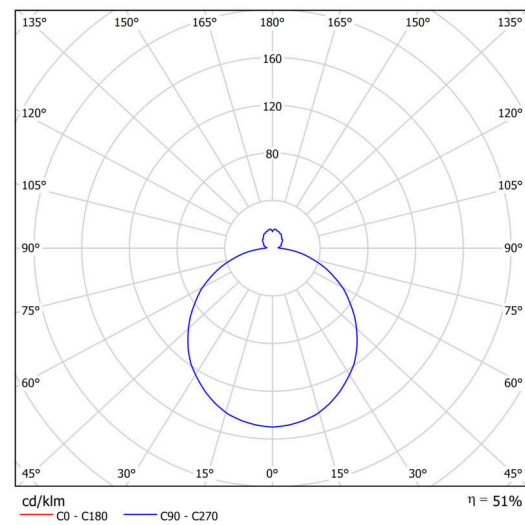

ERIS CV4

Product code: ERI67165

Type: LED-1L23E1050KV910/414C DALI 3K##

Short description of the luminaire: White semi-recessed LED light DALI with TRIPLEX OPAL glass shade with black decorative stripe.

Technical

Types of luminaires	Dimmable
Mounting type	semi-recessed
Base material	steel
Shade material	three-layer glass TRIPLEX OPAL
Base color	white Ral9003
Shade color	white - black
Holding the shade	folding system
Mounting location	ceiling/wall
Width	540 mm
Length	540 mm
Height	120 mm
Diameter	ø 540 mm
mounting holes (diameter)	none
Installation wire (diameter)	2xØ16mm
Energy Class	D
Impact strength	IK01
Operating temperature	from -20°C to +30°C

Electric

Power consumption	54 W
Ingress Protection	IP44
Socket	LED modul
terminal block	snap terminal block
Automatic circuit breaker type B10A	13 pcs
Automatic circuit breaker type B16A	21 pcs
Automatic circuit breaker type C10A	21 pcs
Automatic circuit breaker type C16A	35 pcs

Luminous

Lum. flux of luminaire	4040 lm
Lum. flux of light source	8080 lm
Luminaire efficacy	74 lm/W
Temperature	3000 K
Rated life time LED L80/B10	100000 hours
CRI	Ra80
MacAdam	3
Blue light hazard	Risk group 0

Eulum data for calculation programs are available at www.osmont.cz.