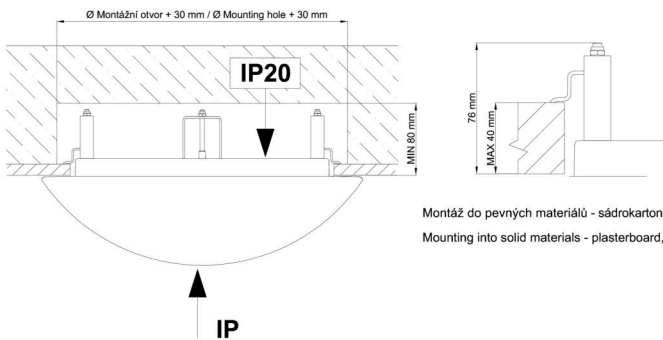

Technical

Types of luminaires	Dimmable
Mounting type	semi-recessed
Base material	steel
Shade material	three-layer glass TRIPLEX OPAL
Base color	white Ral9003
Shade color	white - black
Holding the shade	folding system
Mounting location	ceiling/wall
Width	340 mm
Length	340 mm
Height	100 mm
Diameter	ø 340 mm
mounting holes (diameter)	none
Installation wire (diameter)	2xØ16mm
Energy Class	D
Impact strength	IK01
Operating temperature	from -20°C to +30°C

*The warranty for the batteries is valid for 12 months from the date of purchase.

Installation dimensions:

Svítlidlo nesmí být z horní strany zakryto izolací.
Luminaire must not be covered with insulating matting.

Rozměry dutiny pro vestavné svítidlo [mm]:
Dimensions of cavity for recessed luminaire [mm]:

Montáž do pevných materiálů - sádkartón, dřevo.
Mounting into solid materials - plasterboard, wood.

Additional assortment: