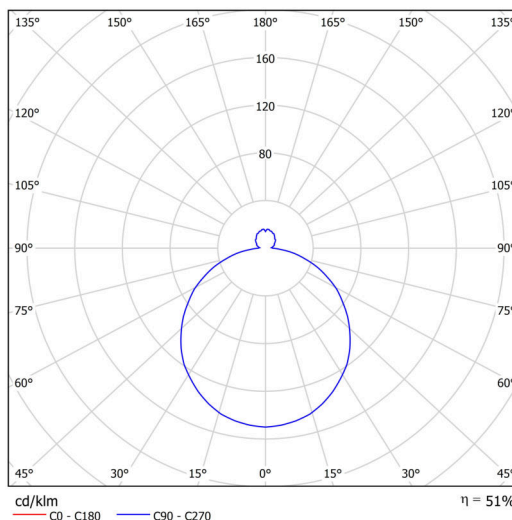

ERIS CV2

Product code: ERI67630

Type: LED-1L14E700KV64/412C DALI 4K#

Short description of the luminaire: White semi-recessed LED light DALI with TRIPLEX OPAL glass shade with black decorative stripe.

Technical

Types of luminaires	Dimmable
Mounting type	semi-recessed
Base material	steel
Shade material	three-layer glass TRIPLEX OPAL
Base color	white Ral9003
Shade color	white - black
Holding the shade	folding system
Mounting location	ceiling/wall
Width	340 mm
Length	340 mm
Height	100 mm
Diameter	ø 340 mm
mounting holes (diameter)	none
Installation wire (diameter)	2xØ16mm
Energy Class	D
Impact strength	IK01
Operating temperature	from -20°C to +30°C

Electric

Power consumption	18 W
Ingress Protection	IP44
Socket	LED modul
terminal block	snap terminal block
Automatic circuit breaker type B10A	31 pcs
Automatic circuit breaker type B16A	50 pcs
Automatic circuit breaker type C10A	52 pcs
Automatic circuit breaker type C16A	85 pcs

Luminous

Lum. flux of luminaire	1410 lm
Lum. flux of light source	2810 lm
Luminaire efficacy	78 lm/W
Temperature	4000 K
Rated life time LED L80/B10	100000 hours
CRI	Ra80
MacAdam	3
Blue light hazard	Risk group 0

Eulum data for calculation programs are available at www.osmont.cz.