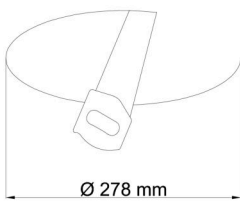

Logistic

EAN	8591728119355
Weight NTTO	3.35 Kg
Weight BTTO	3.55 Kg
Number of cartons	1 pcs
Package volume	0.034 m³
Package 1 width	0.382 m
Package 1 length	0.382 m
Package 1 height	0.234 m
Warranty*	60 months

*The warranty for the batteries is valid for 12 months from the date of purchase.

Installation dimensions: