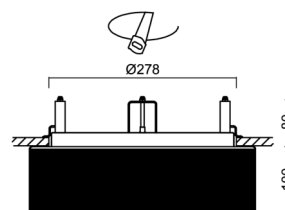

Technical

Types of luminaires	Dimmable
Mounting type	semi-recessed
Base material	steel
Shade material	three-layer glass TRIPLEX OPAL
Base color	white Ral9003
Shade color	white - black
Holding the shade	folding system
Mounting location	ceiling/wall
Width	340 mm
Length	340 mm
Height	100 mm
Diameter	ø 340 mm
mounting holes (diameter)	none
Installation wire (diameter)	2xØ16mm
Energy Class	D
Impact strength	IK01
Operating temperature	from -20°C to +30°C

Eulum data for calculation programs are available at www.osmont.cz.

Logistic

EAN	8591728119355
Weight NTTO	3.35 Kg
Weight BTTO	3.55 Kg
Number of cartons	1 pcs
Package volume	0.034 m ³
Package 1 width	0.382 m
Package 1 length	0.382 m
Package 1 height	0.234 m
Warranty*	60 months