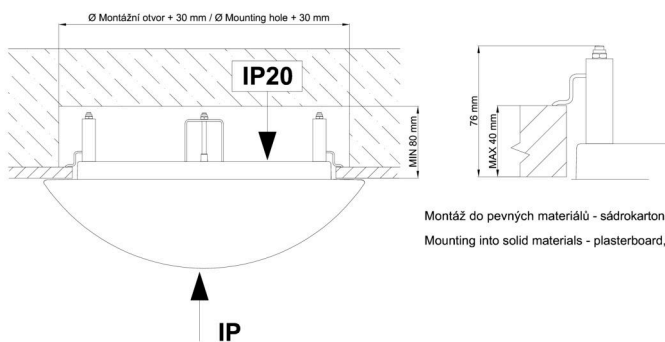

*The warranty for the batteries is valid for 12 months from the date of purchase.

Installation dimensions:

Světlo nesmí být z horní strany zakryto izolací.
Luminaire must not be covered with insulating matting.

Rozměry dutiny pro vestavné světlo [mm]:
Dimensions of cavity for recessed luminaire [mm]:

Additional assortment:

Lampshade

Product code	Name	Color	Description	Picture	Drawing
20131	412C	white - black		