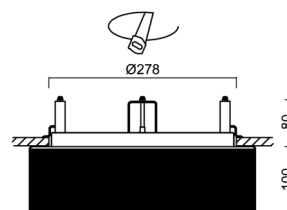

ERIS CV2

Product code: ERI67628

Type: LED-1L14EMP700KV64/412C 4K#

Short description of the luminaire: White semi-recessed LED light ON/OFF with TRIPLEX OPAL glass shade with black decorative stripe.

Technical

Types of luminaires	Classic on/off
Mounting type	semi-recessed
Base material	steel
Shade material	three-layer glass TRIPLEX OPAL
Base color	white Ral9003
Shade color	white - black
Holding the shade	folding system
Mounting location	ceiling/wall
Width	340 mm
Length	340 mm
Height	100 mm
Diameter	ø 340 mm
mounting holes (diameter)	none
Installation wire (diameter)	2xØ16mm
Energy Class	D
Impact strength	IK01
Operating temperature	from -20°C to +30°C

Electric

Power consumption	18 W
Ingress Protection	IP44
Socket	LED modul
terminal block	snap terminal block
Automatic circuit breaker type B10A	37 pcs
Automatic circuit breaker type B16A	59 pcs
Automatic circuit breaker type C10A	37 pcs
Automatic circuit breaker type C16A	59 pcs

Luminous

Lum. flux of luminaire	1410 lm
Lum. flux of light source	2810 lm
Luminaire efficacy	78 lm/W
Temperature	4000 K
Rated life time LED L80/B10	100000 hours
CRI	Ra80
MacAdam	3
Blue light hazard	Risk group 0

Eulum data for calculation programs are available at www.osmont.cz.