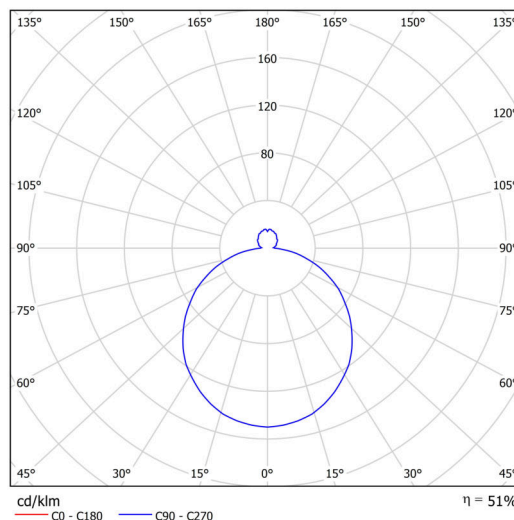

ERIS CV2

Product code: ERI67628

Type: LED-1L14EMP700KV64/412C 4K#

Short description of the luminaire: White semi-recessed LED light ON/OFF with TRIPLEX OPAL glass shade with black decorative stripe.

Technical

Types of luminaires	Classic on/off
Mounting type	semi-recessed
Base material	steel
Shade material	three-layer glass TRIPLEX OPAL
Base color	white Ral9003
Shade color	white - black
Holding the shade	folding system
Mounting location	ceiling/wall
Width	340 mm
Length	340 mm
Height	100 mm
Diameter	ø 340 mm
mounting holes (diameter)	none
Installation wire (diameter)	2xØ16mm
Energy Class	D
Impact strength	IK01
Operating temperature	from -20°C to +30°C

Electric

Power consumption	18 W
Ingress Protection	IP44
Socket	LED modul
terminal block	snap terminal block
Automatic circuit breaker type B10A	37 pcs
Automatic circuit breaker type B16A	59 pcs
Automatic circuit breaker type C10A	37 pcs
Automatic circuit breaker type C16A	59 pcs

Luminous

Lum. flux of luminaire	1410 lm
Lum. flux of light source	2810 lm
Luminaire efficacy	78 lm/W
Temperature	4000 K
Rated life time LED L80/B10	100000 hours
CRI	Ra80
MacAdam	3
Blue light hazard	Risk group 0

Eulum data for calculation programs are available at www.osmont.cz.