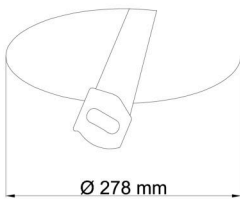

Logistic

EAN	8591728119300
Weight NTTO	3.4 Kg
Weight BTTO	3.7 Kg
Number of cartons	1 pcs
Package volume	0.034 m³
Package 1 width	0.382 m
Package 1 length	0.382 m
Package 1 height	0.234 m
Warranty*	60 months

*The warranty for the batteries is valid for 12 months from the date of purchase.

Installation dimensions: