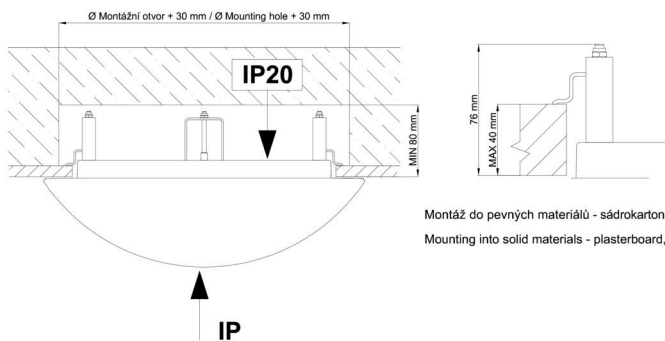

Technical

Types of luminaires	Corridor
Mounting type	semi-recessed
Base material	steel
Shade material	three-layer glass TRIPLEX OPAL
Base color	white Ral9003
Shade color	white - black
Holding the shade	folding system
Mounting location	ceiling/wall
Width	340 mm
Length	340 mm
Height	100 mm
Diameter	ø 340 mm
mounting holes (diameter)	none
Installation wire (diameter)	2xØ16mm
Energy Class	D
Impact strength	IK01
Operating temperature	from -20°C to +30°C

Eulum data for calculation programs are available at

Logistic

EAN	8591728119300
Weight NTTO	3.4 Kg
Weight BTTO	3.7 Kg
Number of cartons	1 pcs
Package volume	0.034 m ³
Package 1 width	0.382 m
Package 1 length	0.382 m
Package 1 height	0.234 m
Warranty*	60 months

*The warranty for the batteries is valid for 12 months from the date of purchase.

Installation dimensions:

Svítlidlo nesmí být z horní strany zakryto izolací.
Luminaire must not be covered with insulating matting.

Rozměry dutiny pro vestavné svítidlo [mm]:
Dimensions of cavity for recessed luminaire [mm]:

Montáž do pevných materiálů - sádkarton, dřevo.
Mounting into solid materials - plasterboard, wood.

Additional assortment: