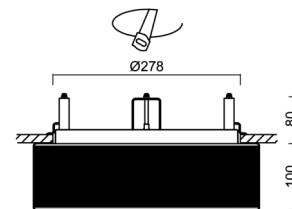

Technical

Types of luminaires	Corridor
Mounting type	semi-recessed
Base material	steel
Shade material	three-layer glass TRIPLEX OPAL
Base color	white Ral9003
Shade color	white - black
Holding the shade	folding system
Mounting location	ceiling/wall
Width	340 mm
Length	340 mm
Height	100 mm
Diameter	ø 340 mm
mounting holes (diameter)	none
Installation wire (diameter)	2xØ16mm
Energy Class	D
Impact strength	IK01
Operating temperature	from -20°C to +30°C

Eulum data for calculation programs are available at

Logistic

EAN	8591728119300
Weight NTTO	3.4 Kg
Weight BTTO	3.7 Kg
Number of cartons	1 pcs
Package volume	0.034 m ³
Package 1 width	0.382 m
Package 1 length	0.382 m
Package 1 height	0.234 m
Warranty*	60 months