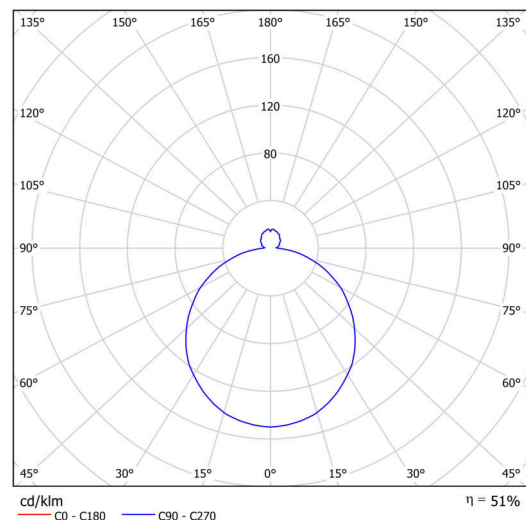

Luminous

Lum. flux of luminaire	1040 lm
Lum. flux of light source	2080 lm
Luminaire efficacy	80 lm/W
Temperature	4000 K
Rated life time LED L80/B10	100000 hours
CRI	Ra80
MacAdam	3
Blue light hazard	Risk group 0