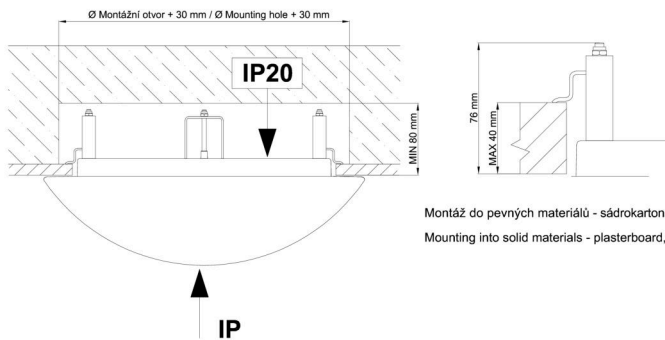

Technical

Types of luminaires	Dimmable
Mounting type	semi-recessed
Base material	steel
Shade material	three-layer glass TRIPLEX OPAL
Base color	white Ral9003
Shade color	white - black
Holding the shade	folding system
Mounting location	ceiling/wall
Width	340 mm
Length	340 mm
Height	100 mm
Diameter	ø 340 mm
mounting holes (diameter)	none
Installation wire (diameter)	2xØ16mm
Energy Class	D
Impact strength	IK01
Operating temperature	from -20°C to +30°C

Eulum data for calculation programs are available at www.osmont.cz.

Logistic

EAN	8591728119294
Weight NTTO	3.35 Kg
Weight BTTO	3.55 Kg
Number of cartons	1 pcs
Package volume	0.034 m ³
Package 1 width	0.382 m
Package 1 length	0.382 m
Package 1 height	0.234 m
Warranty*	60 months

Rozměry dutiny pro vestavné svítidlo [mm]:
Dimensions of cavity for recessed luminaire [mm]:

Montáž do pevných materiálů - sádkartón, dřevo.
Mounting into solid materials - plasterboard, wood.

Additional assortment: