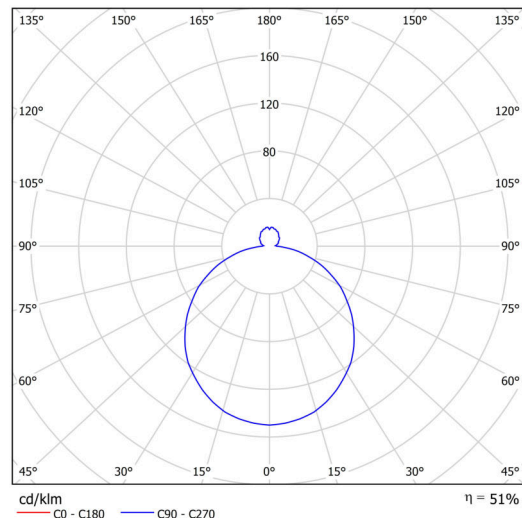

ERIS CV2

Product code: ERI67624

Type: LED-1L14E500KV64/412C DALI 4K#

Short description of the luminaire: White semi-recessed LED light DALI with TRIPLEX OPAL glass shade with black decorative stripe.

Technical

Types of luminaires	Dimmable
Mounting type	semi-recessed
Base material	steel
Shade material	three-layer glass TRIPLEX OPAL
Base color	white Ral9003
Shade color	white - black
Holding the shade	folding system
Mounting location	ceiling/wall
Width	340 mm
Length	340 mm
Height	100 mm
Diameter	ø 340 mm
mounting holes (diameter)	none
Installation wire (diameter)	2xØ16mm
Energy Class	D
Impact strength	IK01
Operating temperature	from -20°C to +30°C

Electric

Power consumption	13 W
Ingress Protection	IP44
Socket	LED modul
terminal block	snap terminal block
Automatic circuit breaker type B10A	31 pcs
Automatic circuit breaker type B16A	50 pcs
Automatic circuit breaker type C10A	52 pcs
Automatic circuit breaker type C16A	85 pcs

Luminous

Lum. flux of luminaire	1040 lm
Lum. flux of light source	2080 lm
Luminaire efficacy	80 lm/W
Temperature	4000 K
Rated life time LED L80/B10	100000 hours
CRI	Ra80
MacAdam	3
Blue light hazard	Risk group 0

Eulum data for calculation programs are available at www.osmont.cz.