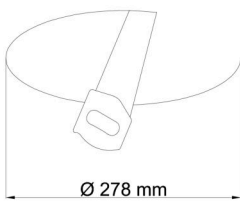

Logistic

EAN	8591728119294
Weight NTTO	3.35 Kg
Weight BTTO	3.55 Kg
Number of cartons	1 pcs
Package volume	0.034 m³
Package 1 width	0.382 m
Package 1 length	0.382 m
Package 1 height	0.234 m
Warranty*	60 months

*The warranty for the batteries is valid for 12 months from the date of purchase.

Installation dimensions: