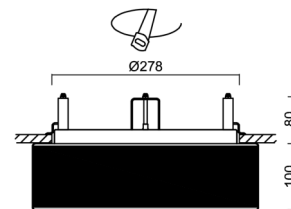

Technical

Types of luminaires	Dimmable
Mounting type	semi-recessed
Base material	steel
Shade material	three-layer glass TRIPLEX OPAL
Base color	white Ral9003
Shade color	white - black
Holding the shade	folding system
Mounting location	ceiling/wall
Width	340 mm
Length	340 mm
Height	100 mm
Diameter	ø 340 mm
mounting holes (diameter)	none
Installation wire (diameter)	2xØ16mm
Energy Class	D
Impact strength	IK01
Operating temperature	from -20°C to +30°C

Eulum data for calculation programs are available at www.osmont.cz.

Logistic

EAN	8591728119294
Weight NTTO	3.35 Kg
Weight BTTO	3.55 Kg
Number of cartons	1 pcs
Package volume	0.034 m ³
Package 1 width	0.382 m
Package 1 length	0.382 m
Package 1 height	0.234 m
Warranty*	60 months