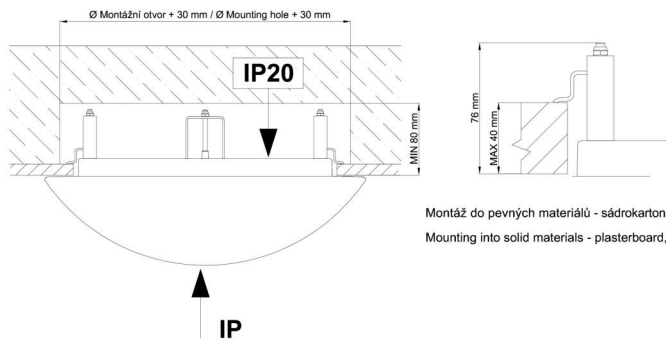

## Technical

Types of luminaires	Classic on/off
Mounting type	semi-recessed
Base material	steel
Shade material	three-layer glass TRIPLEX OPAL
Base color	white Ral9003
Shade color	white - black
Holding the shade	folding system
Mounting location	ceiling/wall
Width	340 mm
Length	340 mm
Height	100 mm
Diameter	ø 340 mm
mounting holes (diameter)	none
Installation wire (diameter)	2xØ16mm
Energy Class	D
Impact strength	IK01
Operating temperature	from -20°C to +30°C

Eulum data for calculation programs are available at [www.osmont.cz](http://www.osmont.cz).

Logistic

EAN	8591728119270
Weight NTTO	3.35 Kg
Weight BTTO	3.55 Kg
Number of cartons	1 pcs
Package volume	0.034 m <sup>3</sup>
Package 1 width	0.382 m
Package 1 length	0.382 m
Package 1 height	0.234 m
Warranty*	60 months

\*The warranty for the batteries is valid for 12 months from the date of purchase.

Installation dimensions:

Svítlidlo nesmí být z horní strany zakryto izolací.  
Luminaire must not be covered with insulating matting.

Rozměry dutiny pro vestavné svítidlo [mm]:  
Dimensions of cavity for recessed luminaire [mm]: