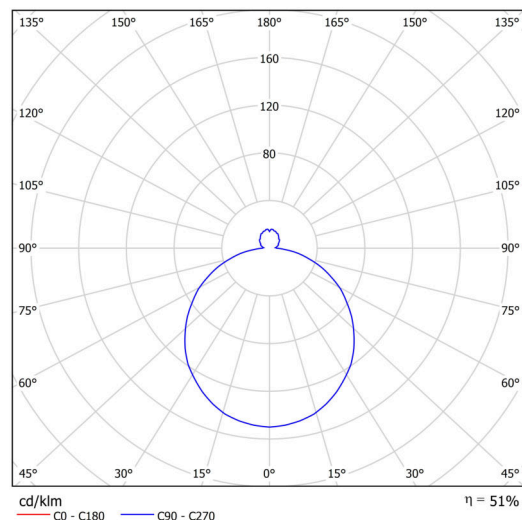

ERIS CV2

Product code: ERI67622

Type: LED-1L14E500KV64/412C 4K#

Short description of the luminaire: White semi-recessed LED light ON/OFF with TRIPLEX OPAL glass shadewith black decorative stripe.

Technical

Types of luminaires	Classic on/off
Mounting type	semi-recessed
Base material	steel
Shade material	three-layer glass TRIPLEX OPAL
Base color	white Ral9003
Shade color	white - black
Holding the shade	folding system
Mounting location	ceiling/wall
Width	340 mm
Length	340 mm
Height	100 mm
Diameter	ø 340 mm
mounting holes (diameter)	none
Installation wire (diameter)	2xØ16mm
Energy Class	D
Impact strength	IK01
Operating temperature	from -20°C to +30°C

Electric

Power consumption	13 W
Ingress Protection	IP44
Socket	LED modul
terminal block	snap terminal block
Automatic circuit breaker type B10A	37 pcs
Automatic circuit breaker type B16A	59 pcs
Automatic circuit breaker type C10A	37 pcs
Automatic circuit breaker type C16A	59 pcs

Luminous

Lum. flux of luminaire	1040 lm
Lum. flux of light source	2080 lm
Luminaire efficacy	80 lm/W
Temperature	4000 K
Rated life time LED L80/B10	100000 hours
CRI	Ra80
MacAdam	3
Blue light hazard	Risk group 0

Eulum data for calculation programs are available at www.osmont.cz.