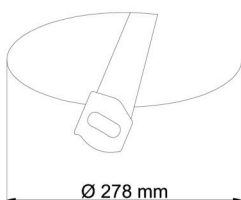

Logistic

EAN	8591728119270
Weight NTTO	3.35 Kg
Weight BTTO	3.55 Kg
Number of cartons	1 pcs
Package volume	0.034 m³
Package 1 width	0.382 m
Package 1 length	0.382 m
Package 1 height	0.234 m
Warranty*	60 months

*The warranty for the batteries is valid for 12 months from the date of purchase.

Installation dimensions: