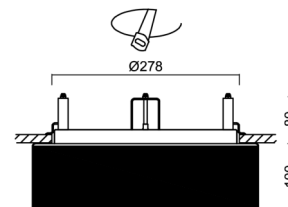

ERIS CV2

Product code: ERI67622

Type: LED-1L14E500KV64/412C 4K#

Short description of the luminaire: White semi-recessed LED light ON/OFF with TRIPLEX OPAL glass shadewith black decorative stripe.

Technical

Types of luminaires	Classic on/off
Mounting type	semi-recessed
Base material	steel
Shade material	three-layer glass TRIPLEX OPAL
Base color	white Ral9003
Shade color	white - black
Holding the shade	folding system
Mounting location	ceiling/wall
Width	340 mm
Length	340 mm
Height	100 mm
Diameter	ø 340 mm
mounting holes (diameter)	none
Installation wire (diameter)	2xØ16mm
Energy Class	D
Impact strength	IK01
Operating temperature	from -20°C to +30°C

Electric

Power consumption	13 W
Ingress Protection	IP44
Socket	LED modul
terminal block	snap terminal block
Automatic circuit breaker type B10A	37 pcs
Automatic circuit breaker type B16A	59 pcs
Automatic circuit breaker type C10A	37 pcs
Automatic circuit breaker type C16A	59 pcs

Luminous

Lum. flux of luminaire	1040 lm
Lum. flux of light source	2080 lm
Luminaire efficacy	80 lm/W
Temperature	4000 K
Rated life time LED L80/B10	100000 hours
CRI	Ra80
MacAdam	3
Blue light hazard	Risk group 0

Eulum data for calculation programs are available at www.osmont.cz.