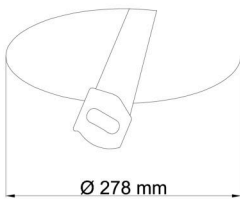

Logistic

EAN	8591728099633
Weight NTTO	3.4 Kg
Weight BTTO	3.7 Kg
Number of cartons	1 pcs
Package volume	0.034 m³
Package 1 width	0.382 m
Package 1 length	0.382 m
Package 1 height	0.234 m
Warranty*	60 months

*The warranty for the batteries is valid for 12 months from the date of purchase.

Installation dimensions: