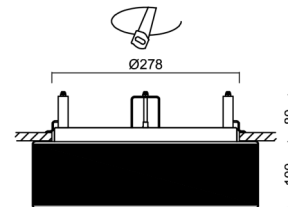

Technical

Types of luminaires	Corridor
Mounting type	semi-recessed
Base material	steel
Shade material	three-layer glass TRIPLEX OPAL
Base color	white Ral9003
Shade color	white - black
Holding the shade	folding system
Mounting location	ceiling/wall
Width	340 mm
Length	340 mm
Height	100 mm
Diameter	ø 340 mm
mounting holes (diameter)	none
Installation wire (diameter)	2xØ16mm
Energy Class	D
Impact strength	IK01
Operating temperature	from -20°C to +30°C

Eulum data for calculation programs are available at

Logistic

EAN	8591728099633
Weight NTTO	3.4 Kg
Weight BTTO	3.7 Kg
Number of cartons	1 pcs
Package volume	0.034 m ³
Package 1 width	0.382 m
Package 1 length	0.382 m
Package 1 height	0.234 m
Warranty*	60 months