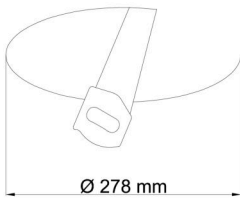

Installation dimensions: