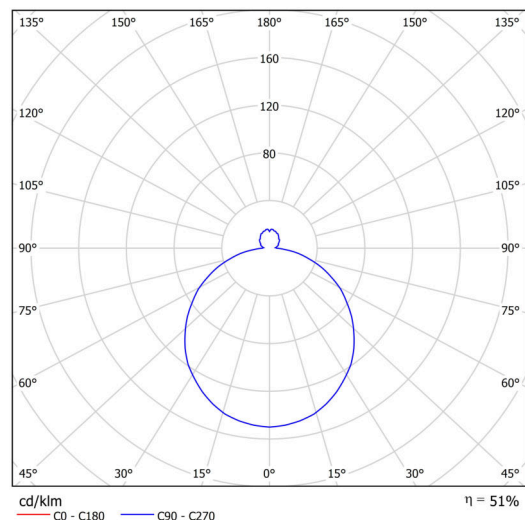

Luminous

Lum. flux of luminaire	1000 lm
Lum. flux of light source	2000 lm
Lum. flux of light source in emergency mode	150 lm
Luminaire efficacy	76 lm/W
Temperature	3000 K
Rated life time LED L80/B10	100000 hours
CRI	Ra80
MacAdam	3