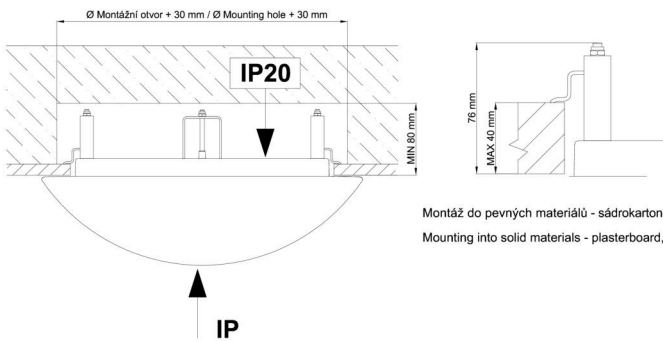

Technical

Types of luminaires	Emergency combined
Mounting type	semi-recessed
Base material	steel
Shade material	three-layer glass TRIPLEX OPAL
Base color	white Ral9003
Shade color	white - black
Holding the shade	folding system
Mounting location	ceiling/wall
Width	340 mm
Length	340 mm
Height	100 mm
Diameter	ø 340 mm
mounting holes (diameter)	none
Installation wire (diameter)	2xØ16mm
Energy Class	D
Impact strength	IK01
Operating temperature	from 0°C to +30°C

TECHNICAL SHEET

Blue light hazard	Risk group 0
-------------------	--------------

Eulum data for calculation programs are available at www.osmont.cz.

Logistic

EAN	8591728099589
Weight NTTO	3.55 Kg
Weight BTTO	3.75 Kg
Number of cartons	1 pcs
Package volume	0.034 m ³
Package 1 width	0.382 m
Package 1 length	0.382 m
Package 1 height	0.234 m
Warranty*	60 months

*The warranty for the batteries is valid for 12 months from the date of purchase.

Installation dimensions:

Svítlidlo nesmí být z horní strany zakryto izolací.
Luminaire must not be covered with insulating matting.

Rozměry dutiny pro vestavné svítidlo [mm]:
Dimensions of cavity for recessed luminaire [mm]:

Montáž do pevných materiálů - sádkarton, dřevo.
Mounting into solid materials - plasterboard, wood.

Additional assortment: