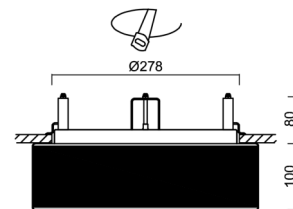

Technical

Types of luminaires	Emergency combined
Mounting type	semi-recessed
Base material	steel
Shade material	three-layer glass TRIPLEX OPAL
Base color	white Ral9003
Shade color	white - black
Holding the shade	folding system
Mounting location	ceiling/wall
Width	340 mm
Length	340 mm
Height	100 mm
Diameter	ø 340 mm
mounting holes (diameter)	none
Installation wire (diameter)	2xØ16mm
Energy Class	D
Impact strength	IK01
Operating temperature	from 0°C to +30°C