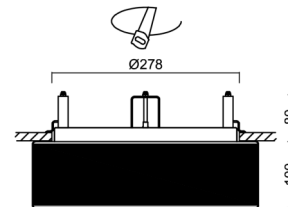

Technical

Types of luminaires	Corridor
Mounting type	semi-recessed
Base material	steel
Shade material	three-layer glass TRIPLEX OPAL
Base color	white Ral9003
Shade color	white - black
Holding the shade	folding system
Mounting location	ceiling/wall
Width	340 mm
Length	340 mm
Height	100 mm
Diameter	ø 340 mm
mounting holes (diameter)	none
Installation wire (diameter)	2xØ16mm
Energy Class	D
Impact strength	IK01
Operating temperature	from -20°C to +30°C