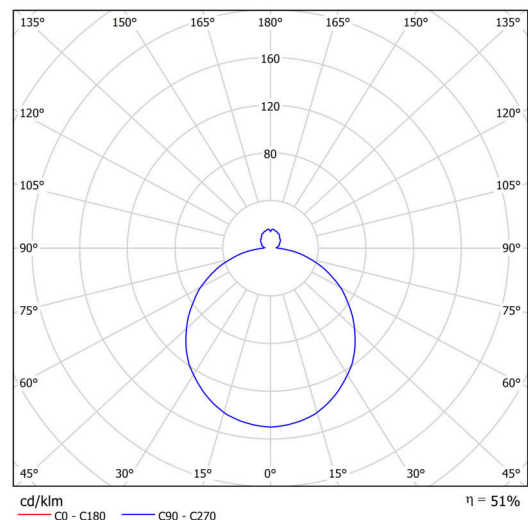

Luminous

Lum. flux of luminaire	1000 lm
Lum. flux of light source	2000 lm
Luminaire efficacy	76 lm/W
Temperature	3000 K
Rated life time LED L80/B10	100000 hours
CRI	Ra80
MacAdam	3
Blue light hazard	Risk group 0