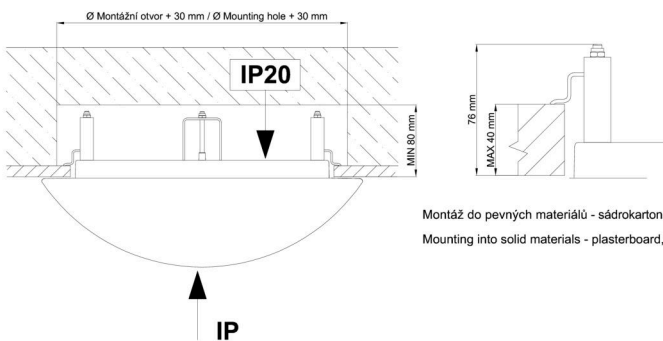

Eulum data for calculation programs are available at

Logistic

EAN	8591728099572
Weight NTTO	3.4 Kg
Weight BTTO	3.7 Kg
Number of cartons	1 pcs
Package volume	0.034 m ³
Package 1 width	0.382 m
Package 1 length	0.382 m
Package 1 height	0.234 m
Warranty*	60 months

*The warranty for the batteries is valid for 12 months from the date of purchase.

Installation dimensions:

Světlo nesmí být z horní strany zakryto izolací.
Luminaire must not be covered with insulating matting.

Rozměry dutiny pro vestavné světlo [mm]:
Dimensions of cavity for recessed luminaire [mm]:

Montáž do pevných materiálů - sádkarton, dřevo.
Mounting into solid materials - plasterboard, wood.

Additional assortment: