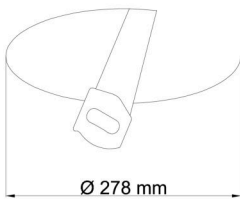

Logistic

EAN	8591728099572
Weight NTTO	3.4 Kg
Weight BTTO	3.7 Kg
Number of cartons	1 pcs
Package volume	0.034 m³
Package 1 width	0.382 m
Package 1 length	0.382 m
Package 1 height	0.234 m
Warranty*	60 months

*The warranty for the batteries is valid for 12 months from the date of purchase.

Installation dimensions: