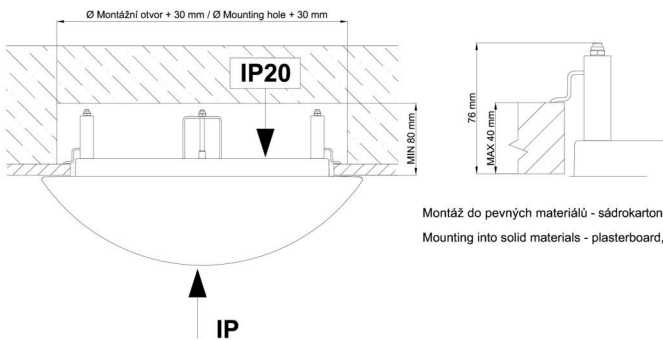

Eulum data for calculation programs are available at [www.osmont.cz](http://www.osmont.cz).

Logistic

EAN	8591728099541
Weight NTTO	3.35 Kg
Weight BTTO	3.55 Kg
Number of cartons	1 pcs
Package volume	0.034 m <sup>3</sup>
Package 1 width	0.382 m
Package 1 length	0.382 m
Package 1 height	0.234 m
Warranty*	60 months

\*The warranty for the batteries is valid for 12 months from the date of purchase.

Installation dimensions:

Svítlidlo nesmí být z horní strany zakryto izolací.  
Luminaire must not be covered with insulating matting.

Rozměry dutiny pro vestavné svítidlo [mm]:  
Dimensions of cavity for recessed luminaire [mm]:

Montáž do pevných materiálů - sádkarton, dřevo.  
Mounting into solid materials - plasterboard, wood.