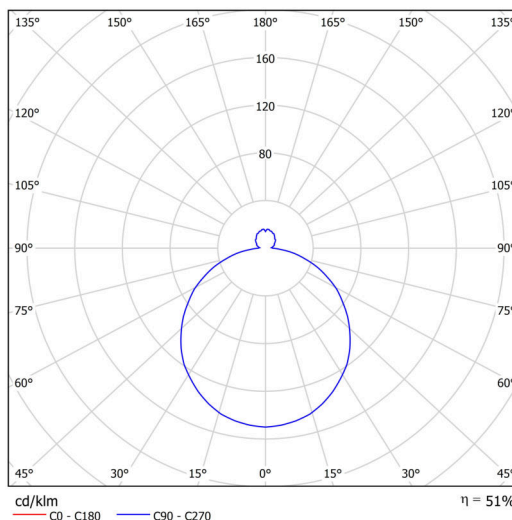

ERIS CV2

Product code: ERI67122

Type: LED-1L14E500KV64/412C 3K#

Short description of the luminaire: White semi-recessed LED light ON/OFF with TRIPLEX OPAL glass shadewith black decorative stripe.

Technical

Types of luminaires	Classic on/off
Mounting type	semi-recessed
Base material	steel
Shade material	three-layer glass TRIPLEX OPAL
Base color	white Ral9003
Shade color	white - black
Holding the shade	folding system
Mounting location	ceiling/wall
Width	340 mm
Length	340 mm
Height	100 mm
Diameter	ø 340 mm
mounting holes (diameter)	none
Installation wire (diameter)	2xØ16mm
Energy Class	D
Impact strength	IK01
Operating temperature	from -20°C to +30°C

Electric

Power consumption	13 W
Ingress Protection	IP44
Socket	LED modul
terminal block	snap terminal block
Automatic circuit breaker type B10A	37 pcs
Automatic circuit breaker type B16A	59 pcs
Automatic circuit breaker type C10A	37 pcs
Automatic circuit breaker type C16A	59 pcs

Luminous

Lum. flux of luminaire	1000 lm
Lum. flux of light source	2000 lm
Luminaire efficacy	76 lm/W
Temperature	3000 K
Rated life time LED L80/B10	100000 hours
CRI	Ra80
MacAdam	3
Blue light hazard	Risk group 0

Eulum data for calculation programs are available at www.osmont.cz.