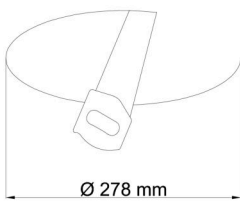

Logistic

EAN	8591728099541
Weight NTTO	3.35 Kg
Weight BTTO	3.55 Kg
Number of cartons	1 pcs
Package volume	0.034 m³
Package 1 width	0.382 m
Package 1 length	0.382 m
Package 1 height	0.234 m
Warranty*	60 months

*The warranty for the batteries is valid for 12 months from the date of purchase.

Installation dimensions: