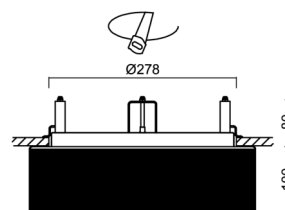

ERIS CV2

Product code: ERI67122

Type: LED-1L14E500KV64/412C 3K#

Short description of the luminaire: White semi-recessed LED light ON/OFF with TRIPLEX OPAL glass shadewith black decorative stripe.

Technical

Types of luminaires	Classic on/off
Mounting type	semi-recessed
Base material	steel
Shade material	three-layer glass TRIPLEX OPAL
Base color	white Ral9003
Shade color	white - black
Holding the shade	folding system
Mounting location	ceiling/wall
Width	340 mm
Length	340 mm
Height	100 mm
Diameter	ø 340 mm
mounting holes (diameter)	none
Installation wire (diameter)	2xØ16mm
Energy Class	D
Impact strength	IK01
Operating temperature	from -20°C to +30°C

Electric

Power consumption	13 W
Ingress Protection	IP44
Socket	LED modul
terminal block	snap terminal block
Automatic circuit breaker type B10A	37 pcs
Automatic circuit breaker type B16A	59 pcs
Automatic circuit breaker type C10A	37 pcs
Automatic circuit breaker type C16A	59 pcs

Luminous

Lum. flux of luminaire	1000 lm
Lum. flux of light source	2000 lm
Luminaire efficacy	76 lm/W
Temperature	3000 K
Rated life time LED L80/B10	100000 hours
CRI	Ra80
MacAdam	3
Blue light hazard	Risk group 0

Eulum data for calculation programs are available at www.osmont.cz.