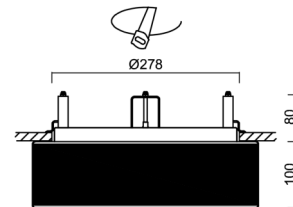

Technical

Types of luminaires	Tunable White
Mounting type	semi-recessed
Base material	steel
Shade material	three-layer glass TRIPLEX OPAL
Base color	white Ral9003
Shade color	white - black
Holding the shade	folding system
Mounting location	ceiling/wall
Width	340 mm
Length	340 mm
Height	100 mm
Diameter	ø 340 mm
mounting holes (diameter)	none
Installation wire (diameter)	2xØ16mm
Energy Class	D
Impact strength	IK01
Operating temperature	from -20°C to +30°C

Eulum data for calculation programs are available at www.osmont.cz.

Logistic

EAN	8591728098841
Weight NTTO	3.4 Kg
Weight BTTO	3.7 Kg
Number of cartons	1 pcs
Package volume	0.034 m ³
Package 1 width	0.382 m
Package 1 length	0.382 m
Package 1 height	0.234 m
Warranty*	60 months