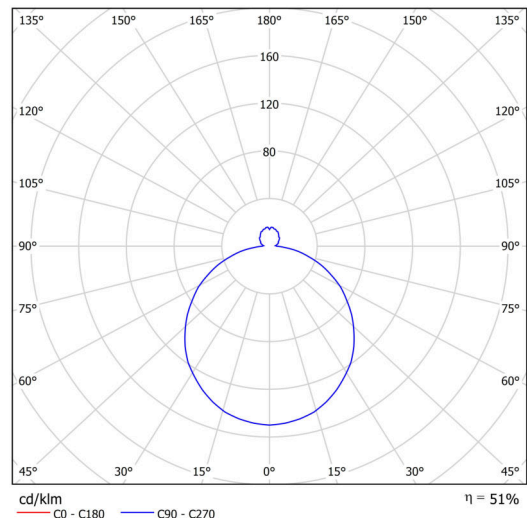

ERIS CV2

Product code: ERI63151

Type: LED-1L14ET700KV64/412C BT 27-65K#

Short description of the luminaire: White semi-recessed LED light Tunable White with TRIPLEX OPAL glass shade with black decorative stripe.

Technical

Types of luminaires	Tunable White
Mounting type	semi-recessed
Base material	steel
Shade material	three-layer glass TRIPLEX OPAL
Base color	white Ral9003
Shade color	white - black
Holding the shade	folding system
Mounting location	ceiling/wall
Width	340 mm
Length	340 mm
Height	100 mm
Diameter	ø 340 mm
mounting holes (diameter)	none
Installation wire (diameter)	2xØ16mm
Energy Class	D
Impact strength	IK01
Operating temperature	from -20°C to +30°C

Electric

Power consumption	18 W
Ingress Protection	IP44
Socket	LED modul
terminal block	snap terminal block
Automatic circuit breaker type B10A	22 pcs
Automatic circuit breaker type B16A	36 pcs

Luminous

Lum. flux of luminaire	1360 lm
Lum. flux of light source	2710 lm
Luminaire efficacy	75 lm/W
Temperature	2700-6500 K
Rated life time LED L80/B10	100000 hours
CRI	Ra80
MacAdam	3
Blue light hazard	Risk group 0

Eulum data for calculation programs are available at www.osmont.cz.