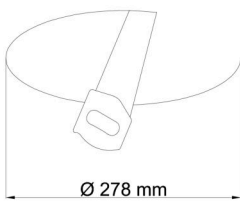

Logistic

EAN	8591728098841
Weight NTTO	3.4 Kg
Weight BTTO	3.7 Kg
Number of cartons	1 pcs
Package volume	0.034 m³
Package 1 width	0.382 m
Package 1 length	0.382 m
Package 1 height	0.234 m
Warranty*	60 months

*The warranty for the batteries is valid for 12 months from the date of purchase.

Installation dimensions: