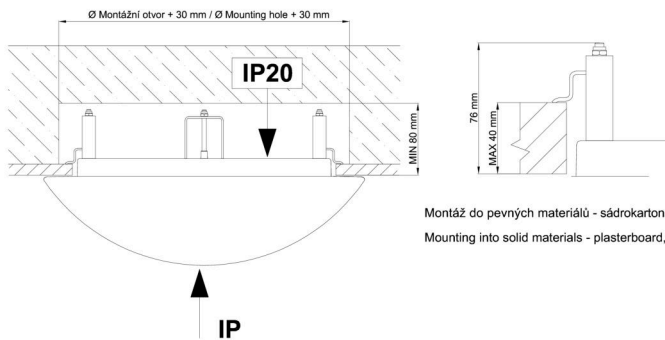

Technical

Types of luminaires	Tunable White
Mounting type	semi-recessed
Base material	steel
Shade material	three-layer glass TRIPLEX OPAL
Base color	white Ral9003
Shade color	white - black
Holding the shade	folding system
Mounting location	ceiling/wall
Width	340 mm
Length	340 mm
Height	100 mm
Diameter	ø 340 mm
mounting holes (diameter)	none
Installation wire (diameter)	2xØ16mm
Energy Class	D
Impact strength	IK01
Operating temperature	from -20°C to +30°C

Rozměry dutiny pro vestavné svítidlo [mm]:
Dimensions of cavity for recessed luminaire [mm]:

Montáž do pevných materiálů - sádkartón, dřevo.
Mounting into solid materials - plasterboard, wood.

Additional assortment: