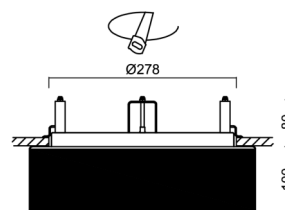

Luminous

Lum. flux of luminaire	1360 lm
Lum. flux of light source	2710 lm
Luminaire efficacy	75 lm/W
Temperature	2700-6500 K
Rated life time LED L80/B10	100000 hours
CRI	Ra80
MacAdam	3
Blue light hazard	Risk group 0

Eulum data for calculation programs are available at www.osmont.cz.