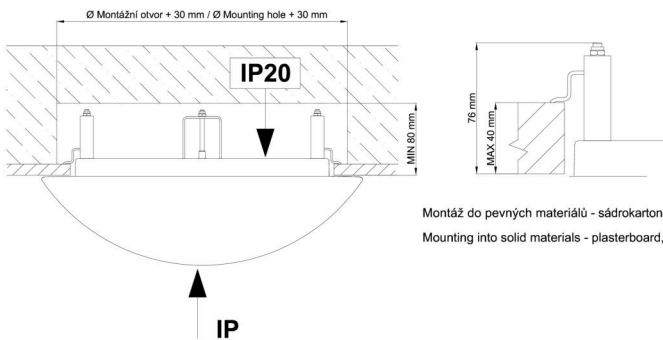

Eulum data for calculation programs are available at [www.osmont.cz](http://www.osmont.cz).

Logistic

EAN	8591728098766
Weight NTTO	3.4 Kg
Weight BTTO	3.7 Kg
Number of cartons	1 pcs
Package volume	0.034 m <sup>3</sup>
Package 1 width	0.382 m
Package 1 length	0.382 m
Package 1 height	0.234 m
Warranty*	60 months

\*The warranty for the batteries is valid for 12 months from the date of purchase.

Installation dimensions:

Svítlidlo nesmí být z horní strany zakryto izolací.  
Luminaire must not be covered with insulating matting.

Rozměry dutiny pro vestavné svítidlo [mm]:  
Dimensions of cavity for recessed luminaire [mm]:

Montáž do pevných materiálů - sádkartón, dřevo.  
Mounting into solid materials - plasterboard, wood.