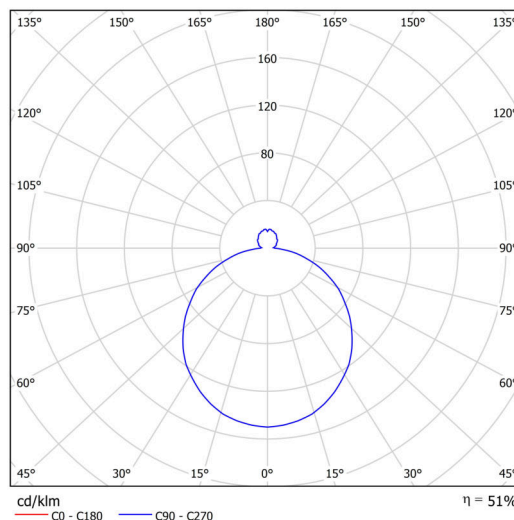

ERIS CV2

Product code: ERI63124

Type: LED-1L14ET700KV64/412C DALI 27-65K#

Short description of the luminaire: White surface-mounted LED light with Tunable White system with TRIPLEX OPAL glass shadewith black decorative stripe.

Technical

Types of luminaires	Tunable White
Mounting type	semi-recessed
Base material	steel
Shade material	three-layer glass TRIPLEX OPAL
Base color	white Ral9003
Shade color	white - black
Holding the shade	folding system
Mounting location	ceiling/wall
Width	340 mm
Length	340 mm
Height	100 mm
Diameter	ø 340 mm
mounting holes (diameter)	none
Installation wire (diameter)	2xØ16mm
Energy Class	D
Impact strength	IK01
Operating temperature	from -20°C to +30°C

Electric

Power consumption	18 W
Ingress Protection	IP44
Socket	LED modul
terminal block	snap terminal block
Automatic circuit breaker type B10A	22 pcs
Automatic circuit breaker type B16A	36 pcs

Luminous

Lum. flux of luminaire	1360 lm
Lum. flux of light source	2710 lm
Luminaire efficacy	75 lm/W
Temperature	2700-6500 K
Rated life time LED L80/B10	100000 hours
CRI	Ra80
MacAdam	3
Blue light hazard	Risk group 0

Eulum data for calculation programs are available at www.osmont.cz.