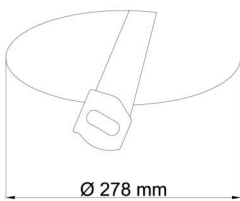

Logistic

EAN	8591728098766
Weight NTTO	3.4 Kg
Weight BTTO	3.7 Kg
Number of cartons	1 pcs
Package volume	0.034 m³
Package 1 width	0.382 m
Package 1 length	0.382 m
Package 1 height	0.234 m
Warranty*	60 months

*The warranty for the batteries is valid for 12 months from the date of purchase.

Installation dimensions: