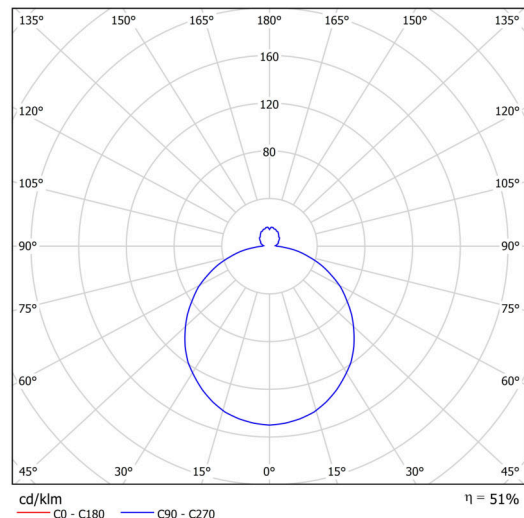

Luminous

Lum. flux of luminaire	2930 lm
Lum. flux of light source	5850 lm
Lum. flux of light source in emergency mode	200 lm
Temperature	4000 K
Rated life time LED L80/B10	100000 hours
CRI	Ra80
MacAdam	3
Blue light hazard	Risk group 0