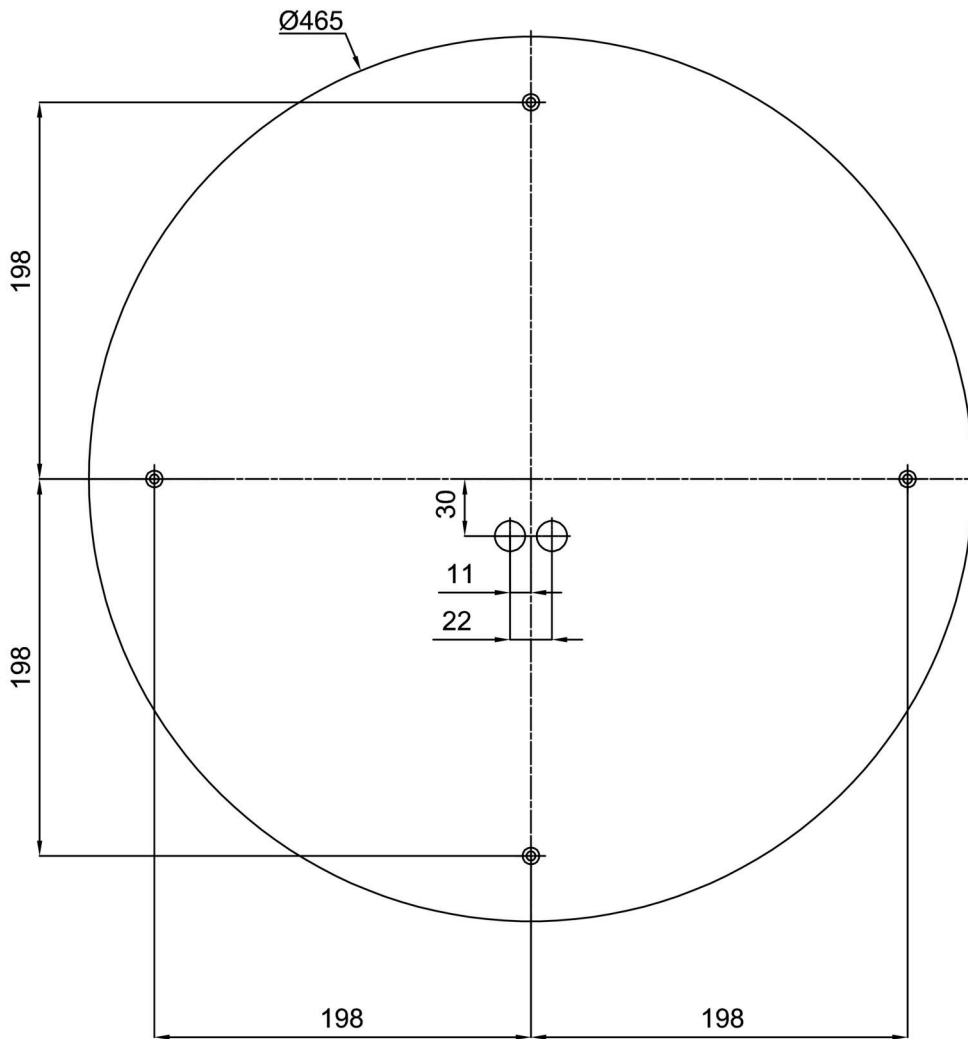

Logistic

EAN	8591728151461
Weight NTTO	7.1 Kg
Weight BTTO	7.8 Kg
Number of cartons	1 pcs
Package volume	0.049 m³
Package 1 width	0.55 m
Package 1 length	0.56 m
Package 1 height	0.16 m
Warranty*	60 months

*The warranty for the batteries is valid for 12 months from the date of purchase.

Installation dimensions: