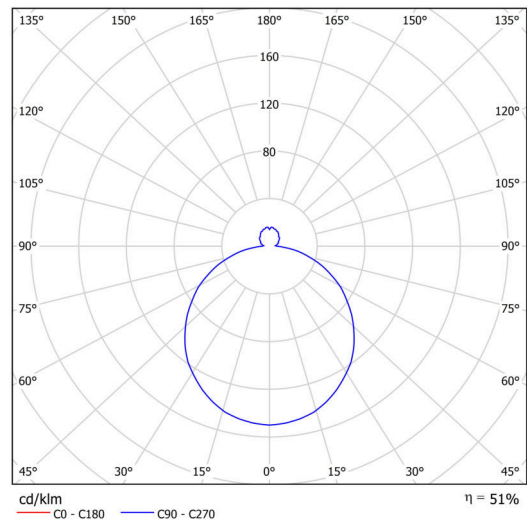

Luminous

Lum. flux of luminaire	4220 lm
Lum. flux of light source	8430 lm
Lum. flux of light source in emergency mode	150 lm
Luminaire efficacy	78 lm/W
Temperature	4000 K
Rated life time LED L80/B10	100000 hours
CRI	Ra80
MacAdam	3