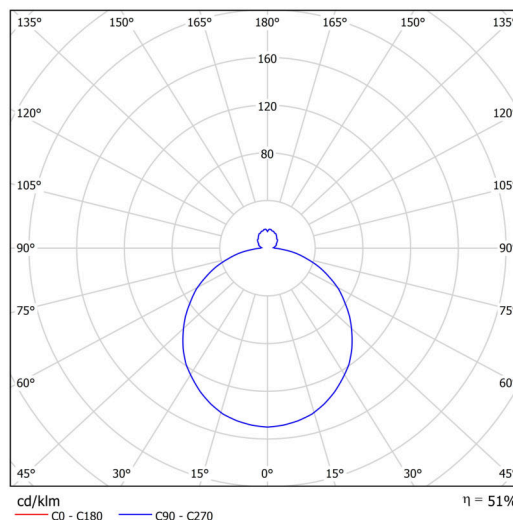

Luminous

Lum. flux of luminaire	2930 lm
Lum. flux of light source	5850 lm
Lum. flux of light source in emergency mode	150 lm
Luminaire efficacy	83 lm/W
Temperature	4000 K
Rated life time LED L80/B10	100000 hours
CRI	Ra80
MacAdam	3