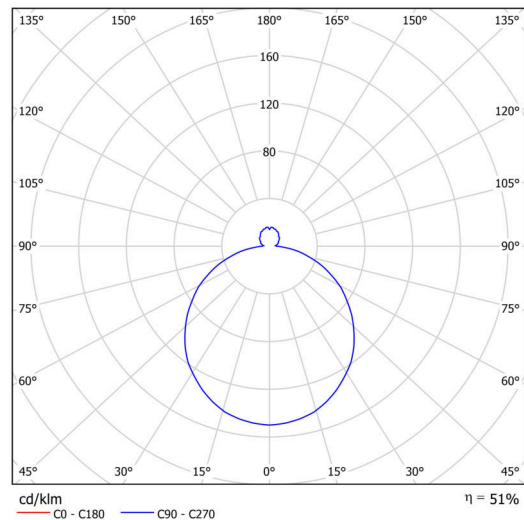

Luminous

Lum. flux of luminaire	2930 lm
Lum. flux of light source	5850 lm
Luminaire efficacy	83 lm/W
Temperature	4000 K
Rated life time LED L80/B10	100000 hours
CRI	Ra80
MacAdam	3
Blue light hazard	Risk group 0