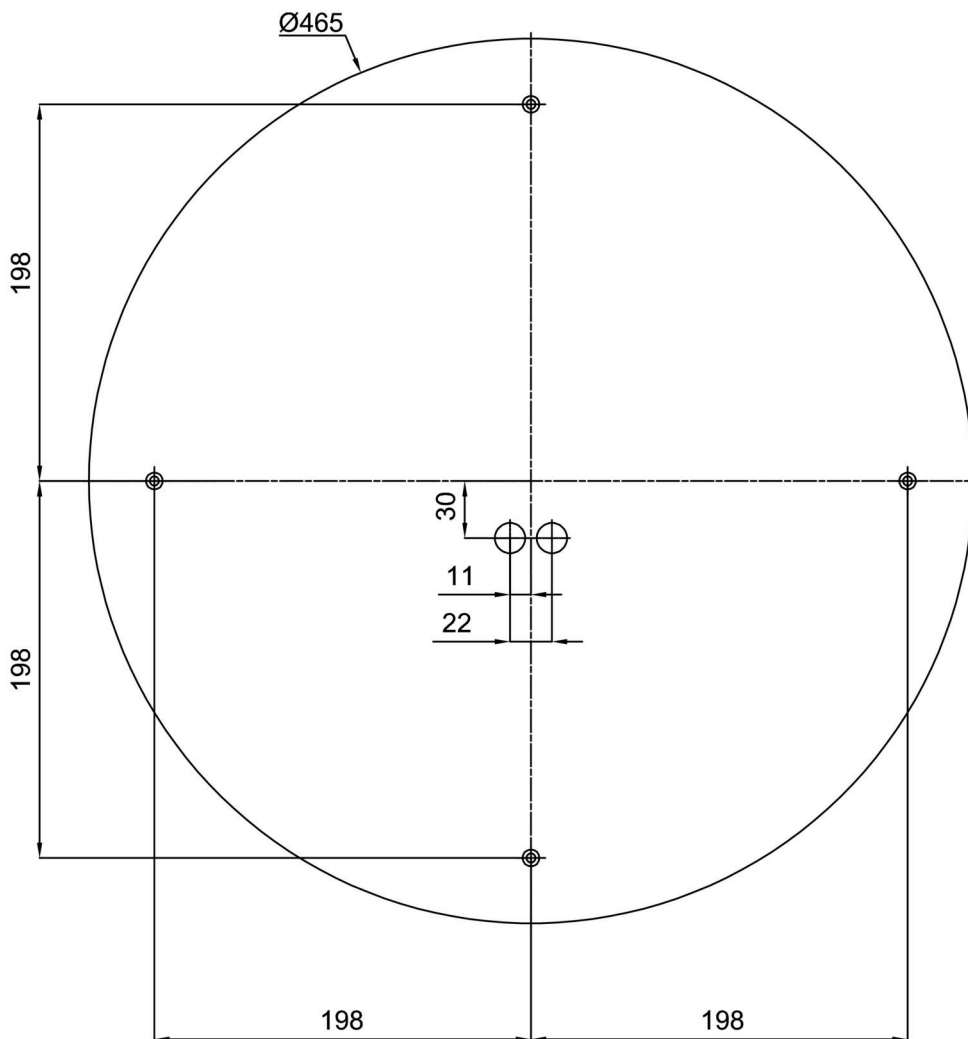

Logistic

EAN	8591728119102
Weight NTTO	6.9 Kg
Weight BTTO	7.6 Kg
Number of cartons	1 pcs
Package volume	0.049 m³
Package 1 width	0.56 m
Package 1 length	0.55 m
Package 1 height	0.16 m
Warranty*	60 months

*The warranty for the batteries is valid for 12 months from the date of purchase.

Installation dimensions: