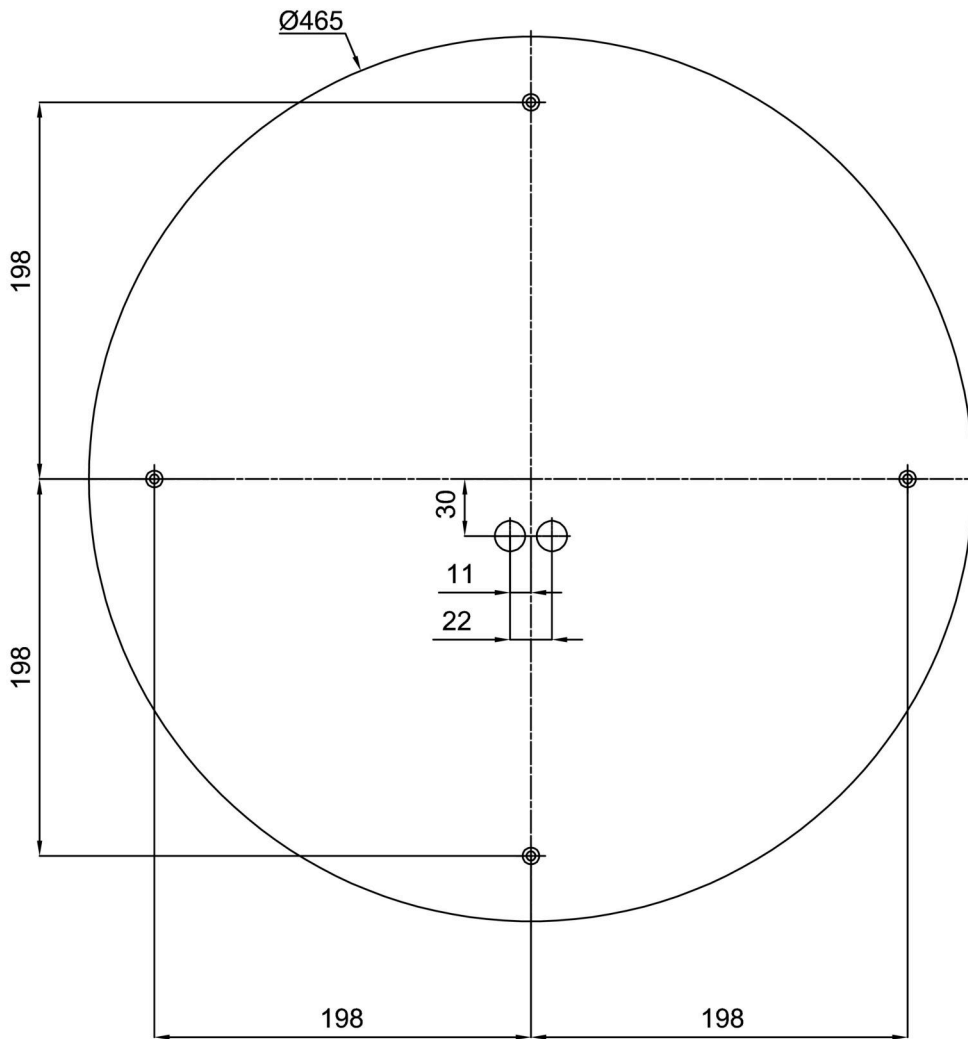

Logistic

EAN	8591728151300
Weight NTTO	7.1 Kg
Weight BTTO	7.8 Kg
Number of cartons	1 pcs
Package volume	0.049 m³
Package 1 width	0.55 m
Package 1 length	0.56 m
Package 1 height	0.16 m
Warranty*	60 months

*The warranty for the batteries is valid for 12 months from the date of purchase.

Installation dimensions: