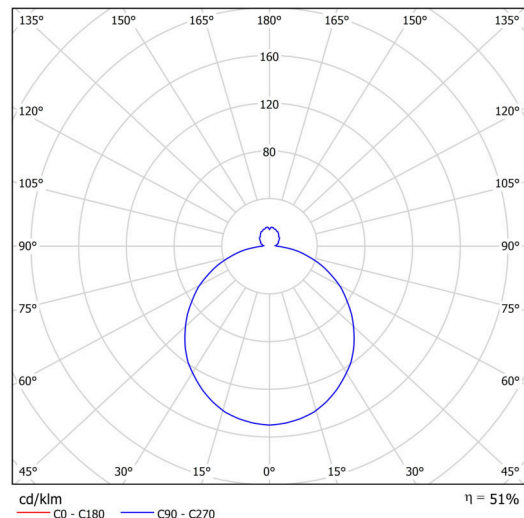

Luminous

Lum. flux of luminaire	2810 lm
Lum. flux of light source	5610 lm
Lum. flux of light source in emergency mode	200 lm
Temperature	3000 K
Rated life time LED L80/B10	100000 hours
CRI	Ra80
MacAdam	3
Blue light hazard	Risk group 0