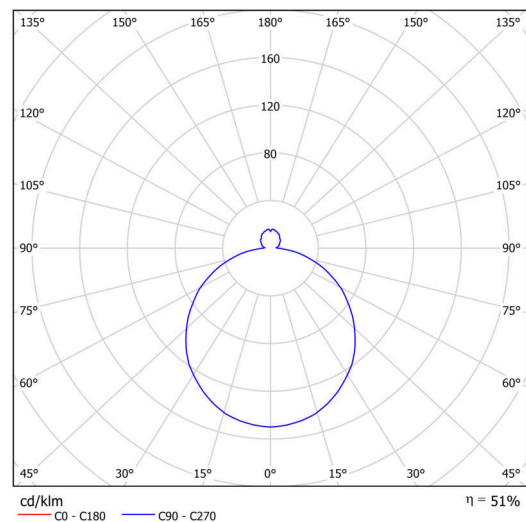

Luminous

Lum. flux of luminaire	4040 lm
Lum. flux of light source	8080 lm
Lum. flux of light source in emergency mode	150 lm
Luminaire efficacy	74 lm/W
Temperature	3000 K
Rated life time LED L80/B10	100000 hours
CRI	Ra80
MacAdam	3