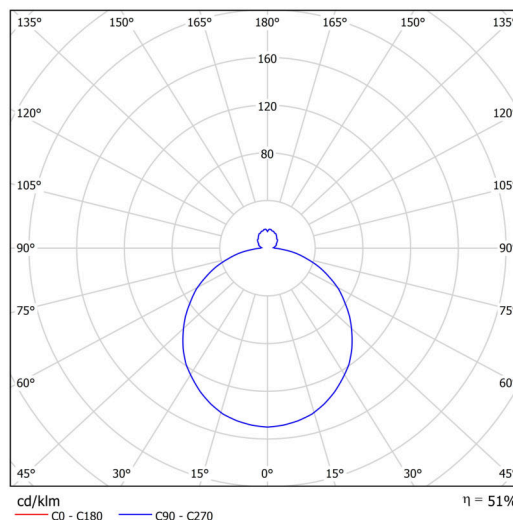

Luminous

Lum. flux of luminaire	2810 lm
Lum. flux of light source	5610 lm
Lum. flux of light source in emergency mode	150 lm
Luminaire efficacy	80 lm/W
Temperature	3000 K
Rated life time LED L80/B10	100000 hours
CRI	Ra80
MacAdam	3